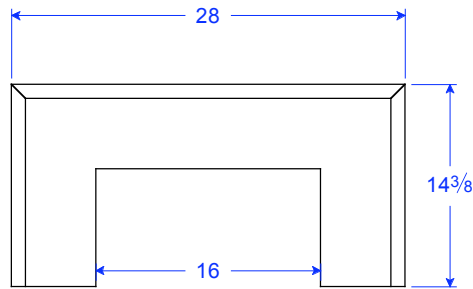

CLT 5-24B  
shown with  
CLT 24 BE

CLT 24 & 25 BE  
Column Base Extension  
14 3/8W x 28 Lx 4 1/2H

CLT 18 BE  
Column Base Extension  
9W x 17 3/4 Lx 5H

CLT 3'7-18B  
shown with  
CLT 18 BE

Base Extension can add to the height of columns with an 18", 24" or 25" Base