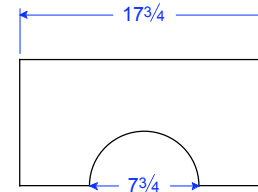

CLT 5-24B  
shown with  
CLT 24 BE

CLT 24 & 25 BE  
Column Base Extension  
14 3/8W x 28 Lx 4 1/2H

CLT 18 BE  
Column Base Extension  
9W x 17 3/4 Lx 5H

CLT 3'7-18B  
shown with  
CLT 18 BE

Base Extension can add to the height of columns with an 18", 24" or 25" Base