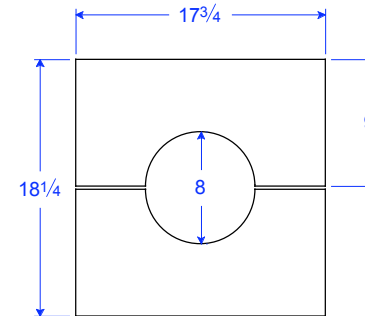

CLT 5-24B  
shown with  
CLT 24 BE

CLT 24 & 25 BE  
Column Base Extension  
14 3/8W x 28 Lx 4 1/2H

CLT 18 BE  
Column Base Extension  
9W x 17 3/4 Lx 5H

CLT 3'7-18B  
shown with  
CLT 18 BE

Base Extension can add to the height of columns with an 18", 24" or 25" Base