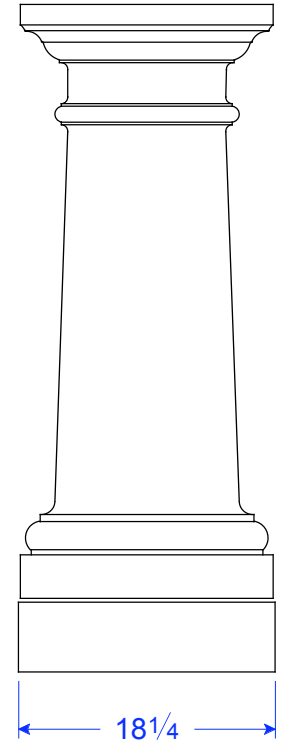

CLT 5-24B  
shown with  
CLT 24 BE

CLT 24 & 25 BE  
Column Base Extension  
14 3/8W x 28 Lx 4 1/2H

CLT 18 BE  
Column Base Extension  
9W x 17 3/4 Lx 5H

CLT 3'7-18B  
shown with  
CLT 18 BE

Base Extension can add to the height of columns with an 18", 24" or 25" Base