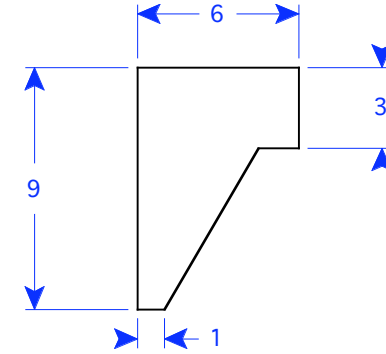

Field Cutting May Be
Required-Pieces To
Be Cut To Fit

CM 9 STR 9"H x 32"L x 6"T

CM 9 RR 9"H x 32"L x 6"T

STR Stretcher

CM 9 LR 9"H x 32"L x 6"T

RR Right Return

Bug holes may be visible on sides of precast