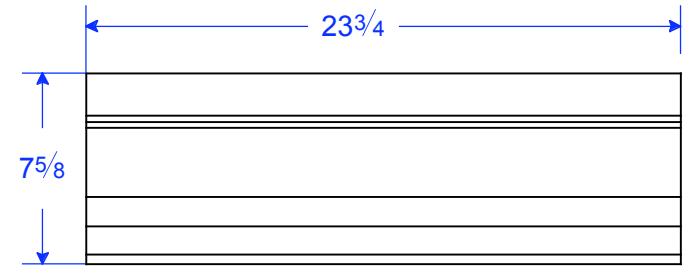

CM 27-2 RR 7 5/8"H x 28"L x 6 1/2"T

CM 27-2 STR 7 5/8"H x 23 3/4"L x 6 1/2"T

CM 27-2 LR 7 5/8"H x 28"L x 6 1/2"T

CM 27-2 STR L 7 5/8"H x 31 3/4"L x 6 1/2"T

Bug holes may be visible on sides of precast

Field Cutting May Be
Required-Pieces To
Be Cut To Fit