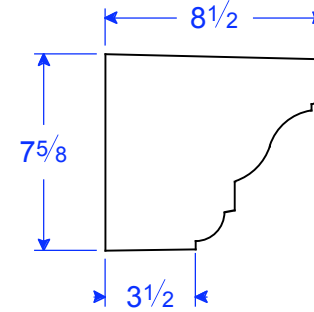

STR Stretcher

LR Left Return

CM 27-4 RR 7 5/8"H x 28"L x 8 1/2"T

CM 27-4 LR 7 5/8"H x 28"L x 8 1/2"T

CM 27-4 STR 7 5/8"H x 31 3/4"L x 8 1/2"T

Bug holes may be visible on sides of precast

Field Cutting May Be Required-Pieces To Be Cut To Fit