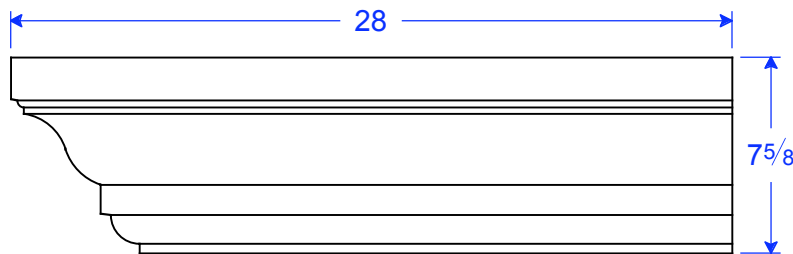

STR Stretcher

LR Left Return

CM 27-4 RR 7 5/8"H x 28"L x 8 1/2"T

CM 27-4 LR 7 5/8"H x 28"L x 8 1/2"T

CM 27-4 STR 7 5/8"H x 31 3/4"L x 8 1/2"T

Bug holes may be visible on sides of precast

Field Cutting May Be Required-Pieces To Be Cut To Fit