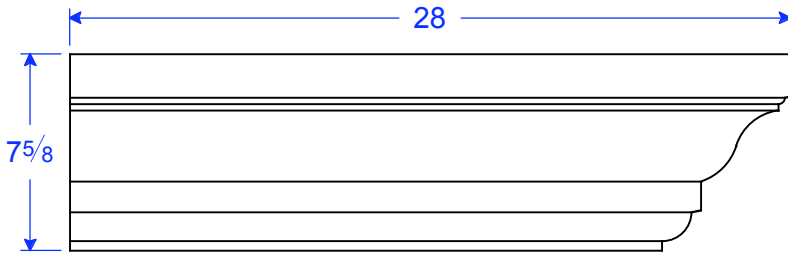

STR Stretcher

LR Left Return

CM 27-4 RR 7 5/8"H x 28"L x 8 1/2"T

CM 27-4 LR 7 5/8"H x 28"L x 8 1/2"T

CM 27-4 STR 7 5/8"H x 31 3/4"L x 8 1/2"T

Bug holes may be visible on sides of precast

Field Cutting May Be Required-Pieces To Be Cut To Fit