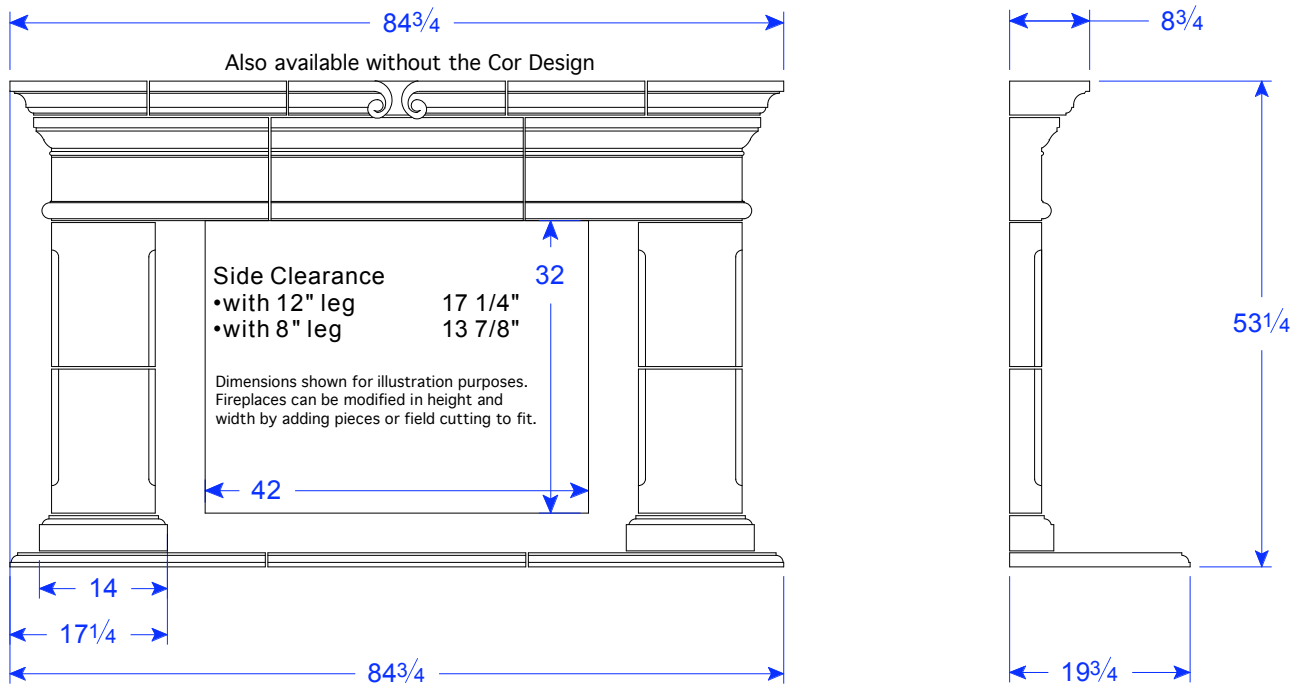

Seawright Custom Precast Fireplaces • FP 01 • Olympian

Parts

TM 26-6M LR/RR
One of each

TM 26-6 COR or STR
1 piece

TM 26-6M STR
3 pieces

PL 18-12x4
2 pieces

TM 12-4 RR/LR
One of each
TM 12-4 STR
1 piece

BM 14x20 STR
1 piece
BM 14x20 RR/LR
One of each