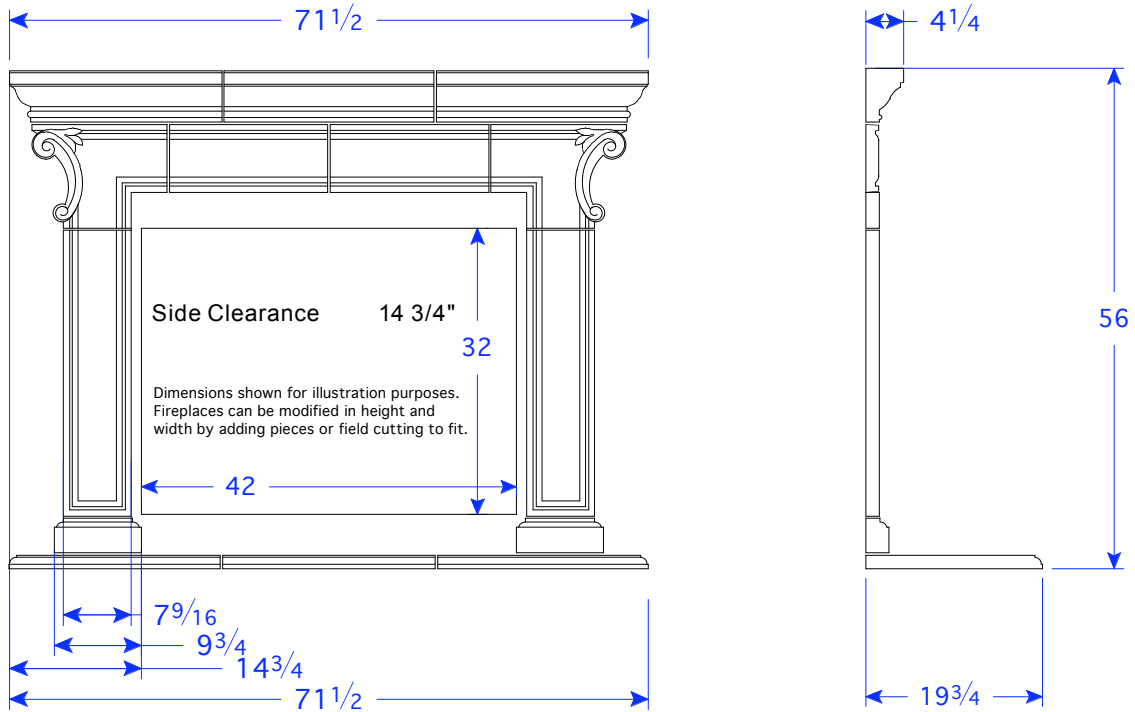

Seawright Custom Precast Fireplaces • FP 02 • Victorian

Parts

TM 38 LR/RR
One of each

TM 38 STR
1 piece

TM 24-8 R/L CF ROCO
One of each

TM 24-8 TER L
2 pieces

TM 24-8 STR
2 pieces

PL 18-7.75x4
2 pieces

BM 14x20 STR
1 piece

BM 14x20 RR/LR
One of each

Available Options

Raised Hearth

Paver Inserts

Mantels

CM 27-2

PL 01-7.56x9.6 DBN