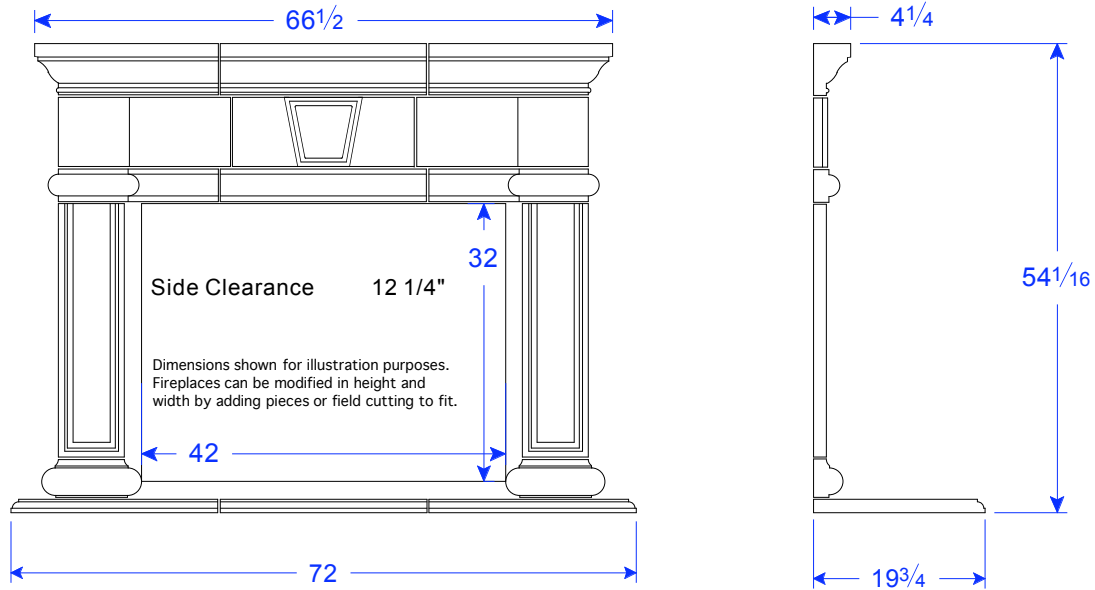

Seawright Custom Precast Fireplaces • FP 04 • Dynasty

Parts

TM 38 LR/RR
One of each

TM 38 STR
1 pieces

FPV 8x1+5/8 RR/LR
One of each
FPV 8x1 STR
1 piece

FPM 3.75x25x3.75 BN RET
2 pieces
FPM 3.75x24x3.75 BN STR
1 piece

TM 24 TER L
2 pieces

KS 24
1 piece

PL 01-12S
2 pieces

BM 14x20 STR
1 piece
BM 14x20 RR/LR
One of each

Available Options

Raised Hearth

Paver Inserts

$6\frac{1}{2}$