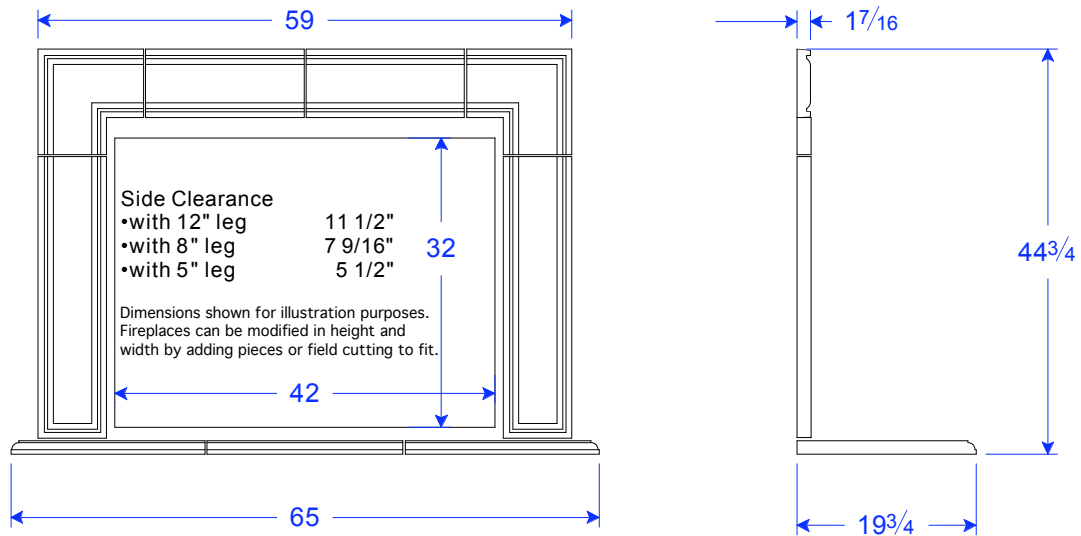

Seawright Custom Precast Fireplaces • FP 05 • Spartan

Parts

TM 24 STR
2 pieces

Sizes
 TM 24-5: 5 1/2" wide
 TM 24-8: 7 9/16" wide
 TM 24-12: 11 1/2" wide

TM 24 CF
2 pieces

TM 24 TER
2 pieces

BM 14x20 STR
1 piece
 BM 14x20 RR/LR
One of each

Available Options

Raised Hearth

Keystones

Paver Inserts

PL 01-7.56x9.6 DBN

PL 01-7.56x4.5 DBN

PL 01-7.56x4.5

Plinth Options

CM 27-2

6 1/2

TM 38

4

TM 26+14

5 5/16

Mantels

07/28/08 F05