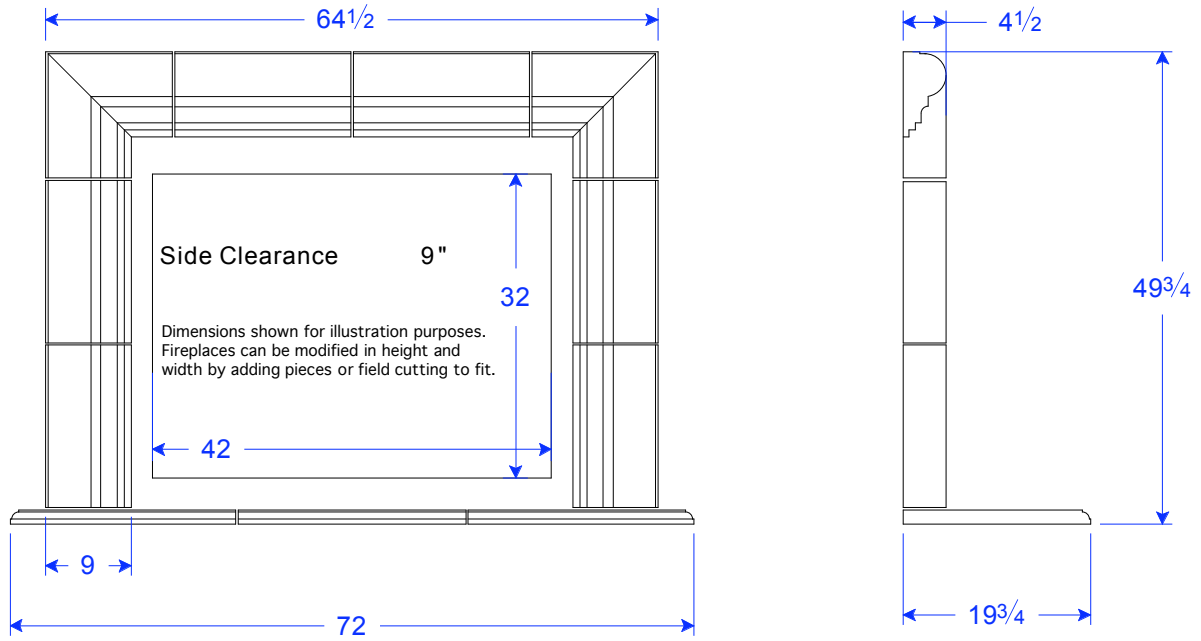

Seawright Custom Precast Fireplaces • FP 06 • San Ramon

Parts

TM 21 STR
4 pieces

TM 21 CF
2 pieces

BM 14x20 STR
1 piece

BM 14x20 RR/LR
One of each

Available Options

Raised Hearth