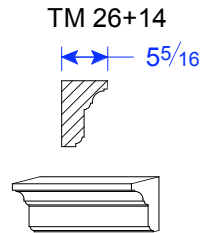

Available Options

Raised Hearth

Paver Inserts

Molding Inserts

FP 08 legs cut shorter

TM 57-18"
Extension

CM 27-2
6 1/2"

Mantels

TM 26+14
5 5/16"

07/28/08 Fo8