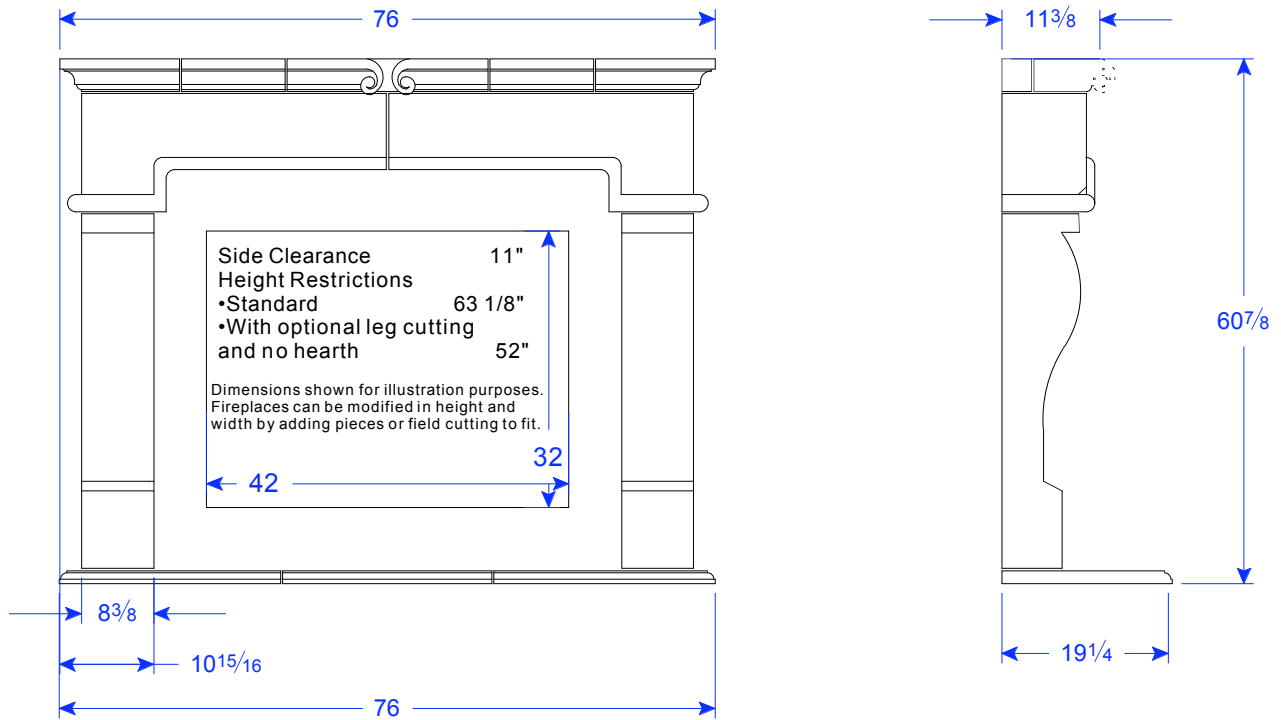

Seawright Custom Precast Fireplaces • FP 08 • Regency

Parts

TM 26-6M RR/LR
One of each

TM 26-6M STR
2 pieces

TM 26-6M COR STR
1 piece

FP 08 Mantle (see TM 57)
2 pieces

FP 08 legs (see TM 58)
2 pieces

BM 14x20 STR
1 piece
BM 14x20 RR/LR
One of each

Available Options

Raised Hearth

Paver Inserts

Molding Inserts

FP 08 legs cut shorter

TM 57-18"
Extension

CM 27-2
6 1/2"

Mantels

TM 26+14
5 5/16"

07/28/08 Fo8