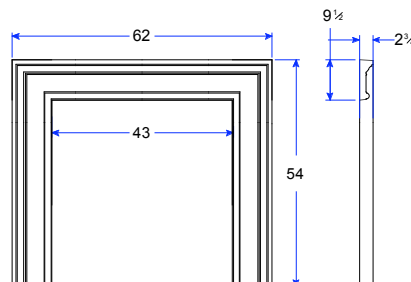

Seawright Custom Precast Fireplaces • FP 12 • Royale

Parts

TM 12-2 CF
One of each

TM 12-2 STR
4 pieces

BM 14x20 STR
1 piece

BM 14x20 RR/LR
One of each

Available Options

Raised Hearth