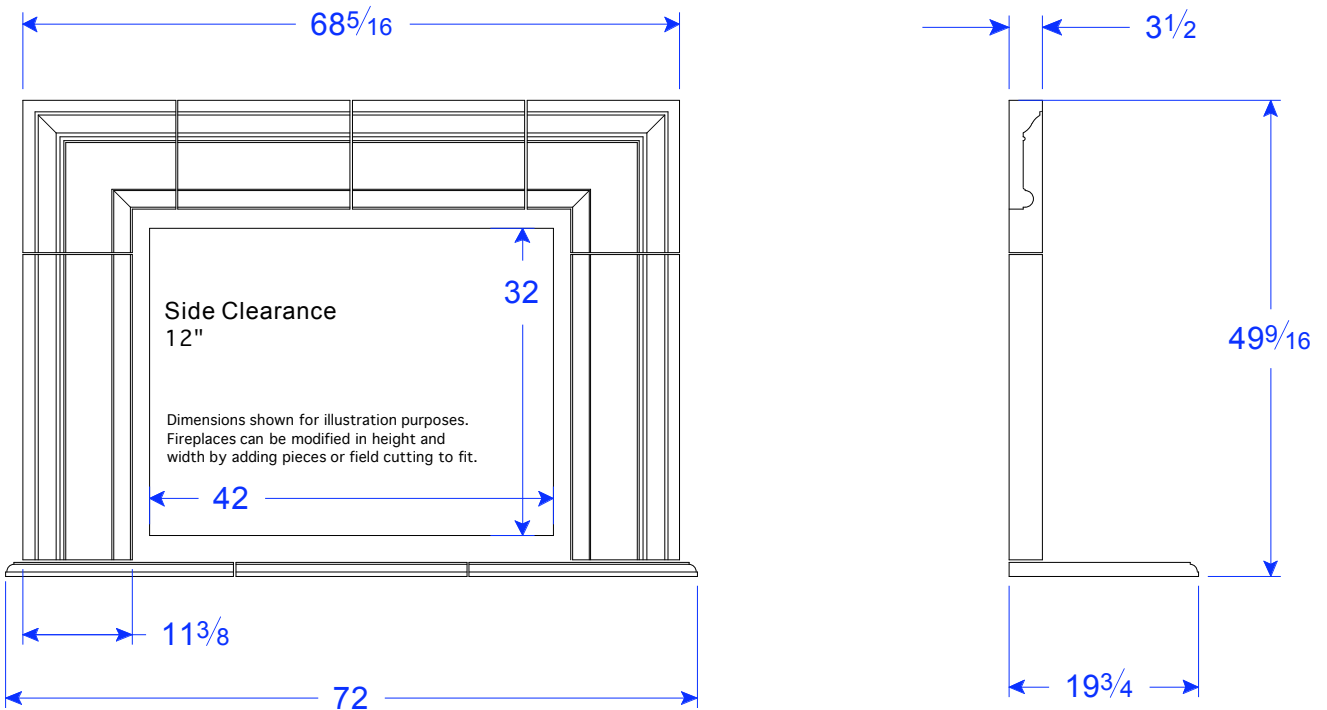

Seawright Custom Precast Fireplaces • FP 12 • Royale

Parts

TM 12-2 CF
One of each

TM 12-2 STR
4 pieces

BM 14x20 STR
1 piece

BM 14x20 RR/LR
One of each

Available Options

Raised Hearth