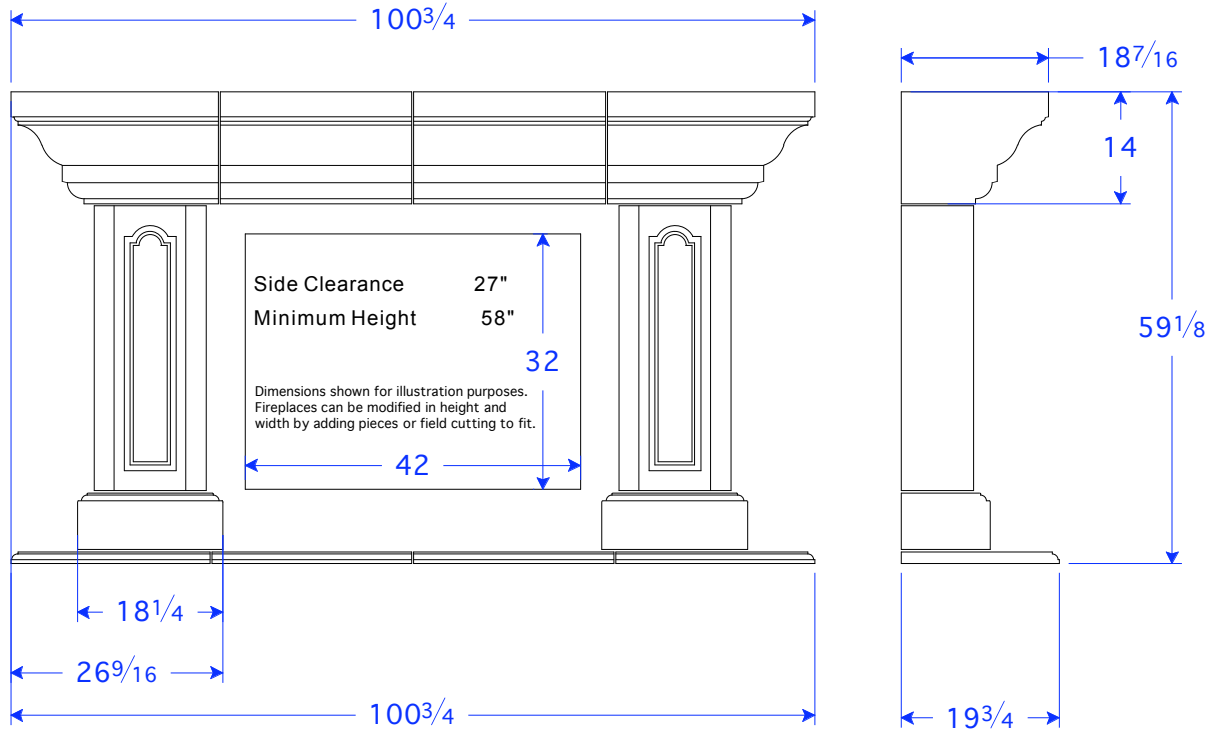

## Parts

CM 27-9 LR/RR  
One of each

PL 18-15.75  
2 pieces

CM 27-9 STR  
2 pieces

GFP 10 Legs (See TM 60)  
2 pieces

BM 14x20 STR  
2 pieces  
BM 14x20 RR/LR  
One of each