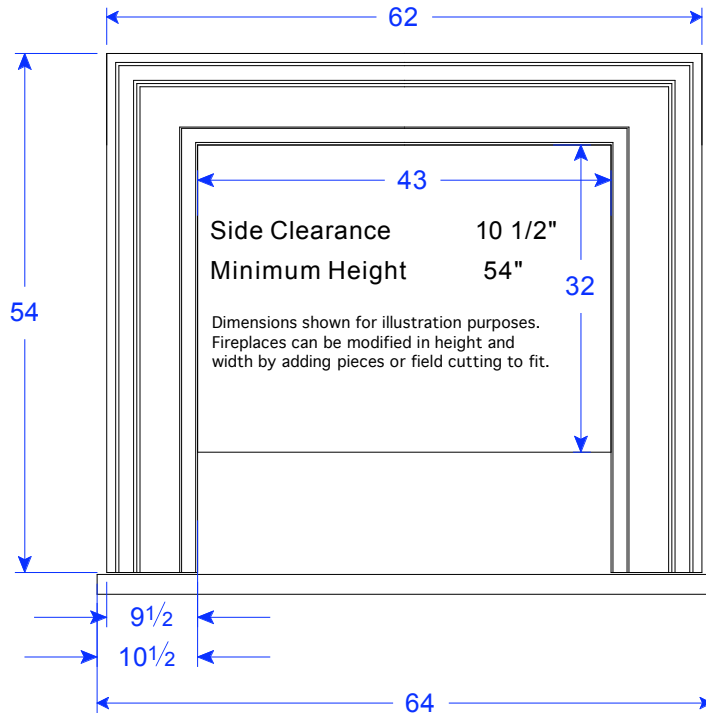

Seawright Custom Precast Fireplaces • GFP 12 • Campanile

**THIS MODEL
IS ONLY
AVAILABLE
IN GFRC**

07/28/08 GFP 12