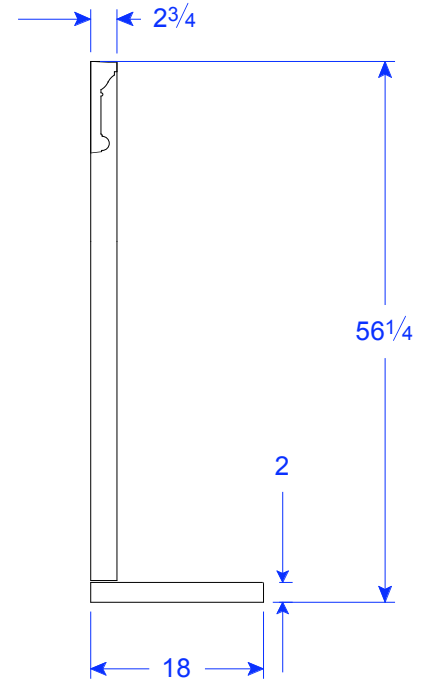

Seawright Custom Precast Fireplaces • GFP 12 • Campanile

**THIS MODEL
IS ONLY
AVAILABLE
IN GFRC**

07/28/08 GFP 12