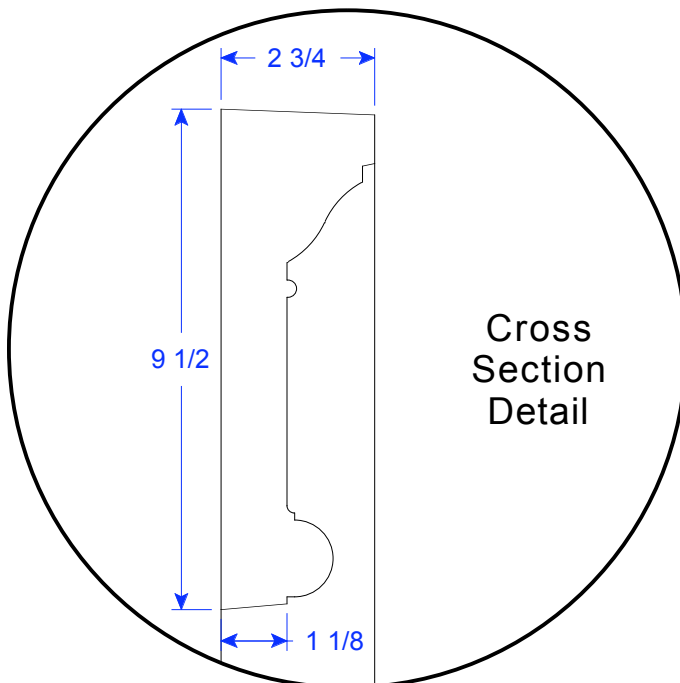

Seawright Custom Precast Fireplaces • GFP 12 • Campanile

**THIS MODEL
IS ONLY
AVAILABLE
IN GFRC**

07/28/08 GFP 12