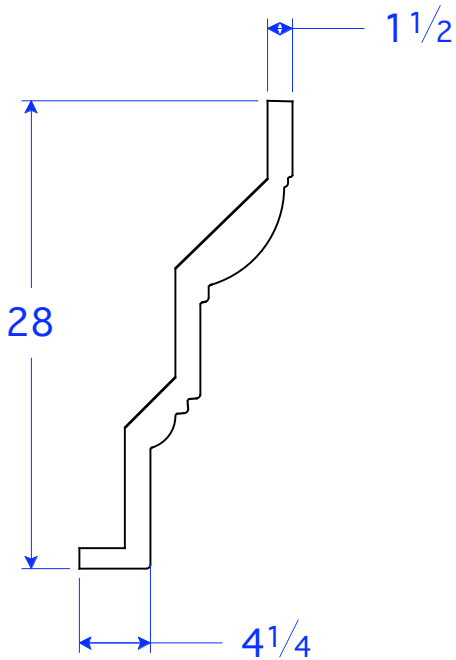

Field Cutting May Be  
Required-Pieces To Be  
Cut To Fit

R 544 1/2"

Extrado Radius

Stretcher

### GCM 01 SIZES

GCM 01 STR

28"H x 48"L x 12 3/4"T

GCM 01 Extrado R 544 1/2"

28"H x 48"L x 12 3/4"T