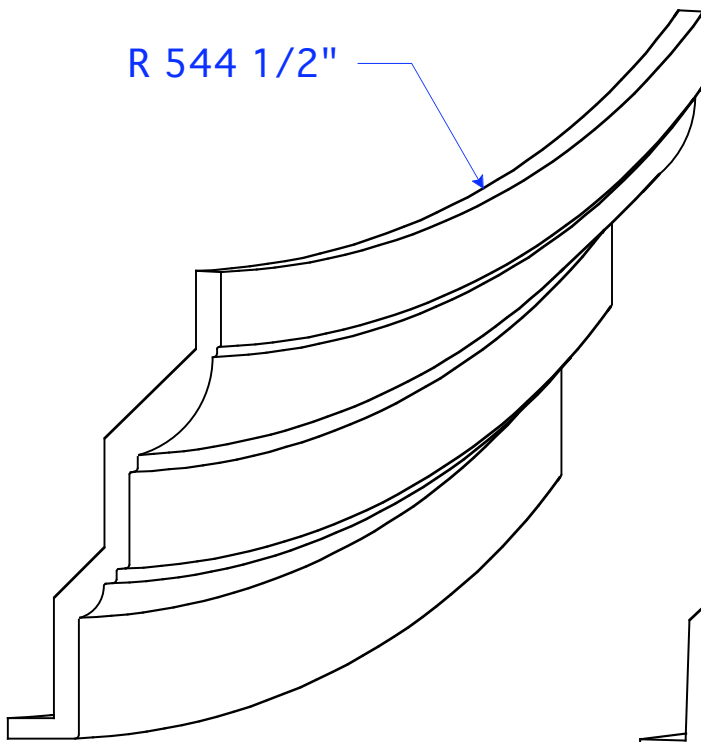

Field Cutting May Be  
Required-Pieces To Be  
Cut To Fit

R 544 1/2"

Extrado Radius

Stretcher

### GCM 01 SIZES

GCM 01 STR

28"H x 48"L x 12 3/4"T

GCM 01 Extrado R 544 1/2"

28"H x 48"L x 12 3/4"T