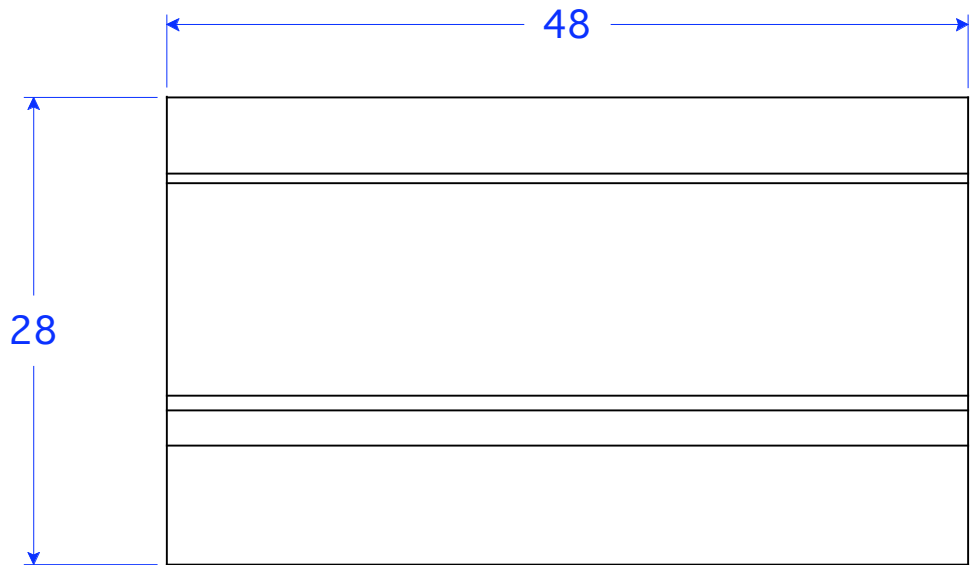

Field Cutting May Be  
Required-Pieces To Be  
Cut To Fit

R 544 1/2"

Extrado Radius

Stretcher

### GCM 01 SIZES

GCM 01 STR

28"H x 48"L x 12 3/4"T

GCM 01 Extrado R 544 1/2"

28"H x 48"L x 12 3/4"T