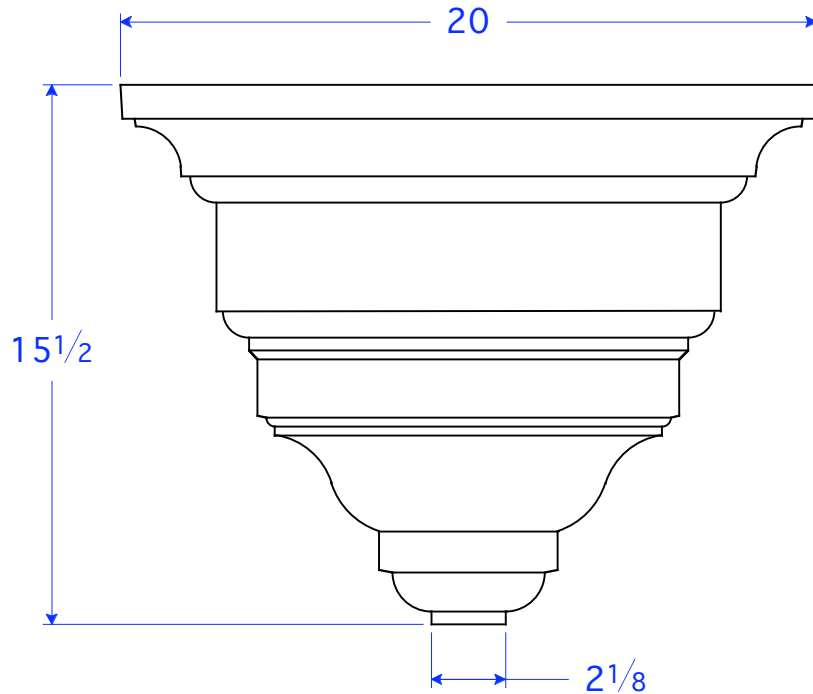

Field Cutting May Be
Required-Pieces To Be
Cut To Fit

GLS 67 12 5/16"W x 20"L x 15 1/2"T
GLS 67 Light Sconce **GFRC Only**