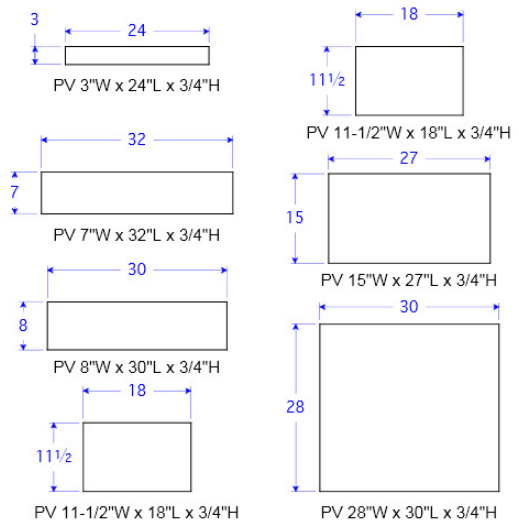

**Seawright Custom Precast**

**Pavers • 3/4" & 1" Thic**

**3/4" Thick Pavers**

**1" Thick Pavers**

**Please Call for the Availability and Sizes of Intrados, Extrados, Radius Pavers and Arched Pavers.**