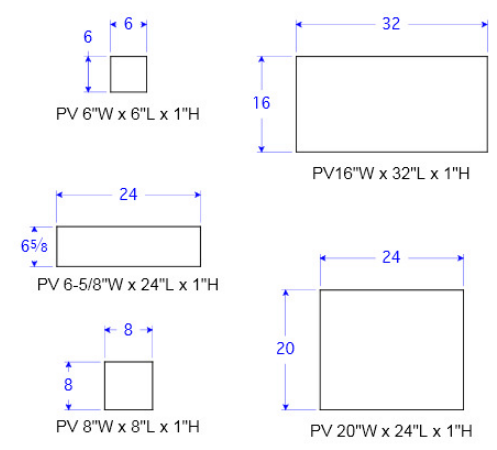

**Seawright Custom Precast**

**Pavers • 3/4" & 1" Thic**

**3/4" Thick Pavers**

**1" Thick Pavers**

**Please Call for the Availability and Sizes of Intrados, Extrados, Radius Pavers and Arched Pavers.**