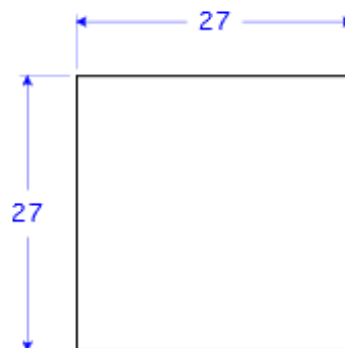

2-1/2" Thick

PV 14"W x 20 "L x 2-1/2"H

PV 13"W x 32 "L x 3"H

PV 15"W x 21 "L x 3"H

PV 24"W x 24 "L x 3"H

3" Thick

PV 27"W x 27 "L x 3"H

PV 32-1/4"W x 32-1/4 "L x 3"H

4" Thick

PV 12"W x 24 "L x 4"H

PV 24"W x 27-1/2 "L x 4"H

4-3/4" Thick

PV 8"W x 24 "L x 4-3/4"H

Please Call for the Availability and Sizes of Intrados, Extrados, Radius Pavers and Arched Pavers.