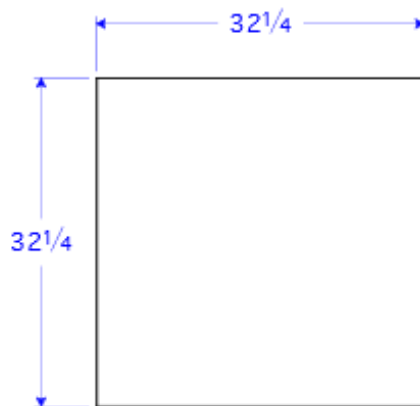

2-1/2" Thick

PV 14"W x 20 "L x 2-1/2"H

PV 13"W x 32 "L x 3"H

PV 15"W x 21 "L x 3"H

PV 24"W x 24 "L x 3"H

3" Thick

PV 27"W x 27 "L x 3"H

PV 32-1/4"W x 32-1/4 "L x 3"H

4" Thick

PV 12"W x 24 "L x 4"H

PV 24"W x 27-1/2 "L x 4"H

4-3/4" Thick

PV 8"W x 24 "L x 4-3/4"H

Please Call for the Availability and Sizes of Intrados, Extrados, Radius Pavers and Arched Pavers.