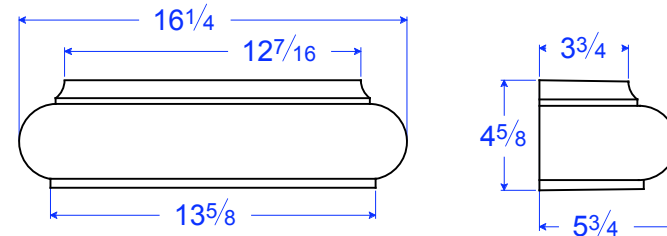

PL 01-7.56 x 4.5
8 9/16"W x 4 1/2"H x 3 9/16"D

PL 01-7.56 x 9.6 DBN
11 7/8"W x 9 15/16"H x 3 9/16"D

PL 01-7.56 x 4.5 DBN
11 9/16"W x 4 1/2"H x 3 9/16"D

Extension for PL 01-7.56 x 4.5
30"W x 4 1/2"H x 3 9/16"D

PL 01-12 x 4.5 DBN
16 1/4"W x 4 5/8"H x 5 3/4"D

PL 01-8.5 x 4.5 DBN
12 5/8"W x 4 1/2"H x 5 7/16"D

PL 01-12 x 4.5 Extension
23 3/4"W x 4 5/8"H x 5 3/4"D

Bug holes may be visible on sides of precast

Field Cutting May Be
Required-Pieces To
Be Cut To Fit