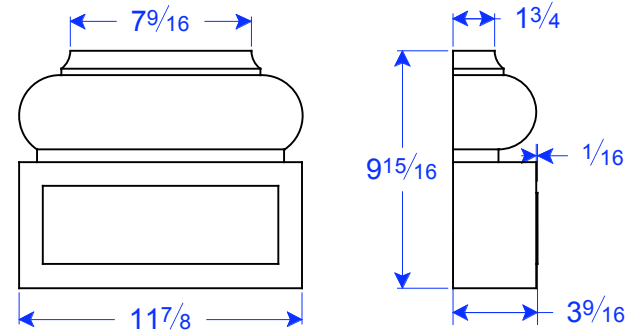

PL 01-7.56 x 4.5
8 9/16"W x 4 1/2"H x 3 9/16"D

PL 01-7.56 x 9.6 DBN
11 7/8"W x 9 15/16"H x 3 9/16"D

PL 01-7.56 x 4.5 DBN
11 9/16"W x 4 1/2"H x 3 9/16"D

Extension for PL 01-7.56 x 4.5
30"W x 4 1/2"H x 3 9/16"D

PL 01-12 x 4.5 DBN
16 1/4"W x 4 5/8"H x 5 3/4"D

PL 01-8.5 x 4.5 DBN
12 5/8"W x 4 1/2"H x 5 7/16"D

PL 01-12 x 4.5 Extension
23 3/4"W x 4 5/8"H x 5 3/4"D

Bug holes may be visible on sides of precast

Field Cutting May Be
Required-Pieces To
Be Cut To Fit