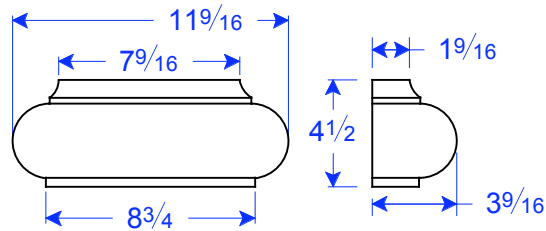

PL 01-7.56 x 4.5
8 9/16"W x 4 1/2"H x 3 9/16"D

PL 01-7.56 x 9.6 DBN
11 7/8"W x 9 15/16"H x 3 9/16"D

PL 01-7.56 x 4.5 DBN
11 9/16"W x 4 1/2"H x 3 9/16"D

Extension for PL 01-7.56 x 4.5
30"W x 4 1/2"H x 3 9/16"D

PL 01-12 x 4.5 DBN
16 1/4"W x 4 5/8"H x 5 3/4"D

PL 01-8.5 x 4.5 DBN
12 5/8"W x 4 1/2"H x 5 7/16"D

PL 01-12 x 4.5 Extension
23 3/4"W x 4 5/8"H x 5 3/4"D

Bug holes may be visible on sides of precast

Field Cutting May Be
Required-Pieces To
Be Cut To Fit