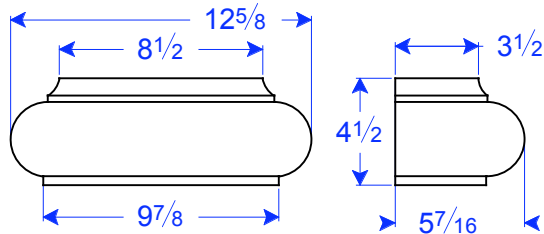

PL 01-7.56 x 4.5
8 9/16"W x 4 1/2"H x 3 9/16"D

PL 01-7.56 x 9.6 DBN
11 7/8"W x 9 15/16"H x 3 9/16"D

PL 01-7.56 x 4.5 DBN
11 9/16"W x 4 1/2"H x 3 9/16"D

Extension for PL 01-7.56 x 4.5
30"W x 4 1/2"H x 3 9/16"D

PL 01-12 x 4.5 DBN
16 1/4"W x 4 5/8"H x 5 3/4"D

PL 01-8.5 x 4.5 DBN
12 5/8"W x 4 1/2"H x 5 7/16"D

PL 01-12 x 4.5 Extension
23 3/4"W x 4 5/8"H x 5 3/4"D

Bug holes may be visible on sides of precast

Field Cutting May Be
Required-Pieces To
Be Cut To Fit