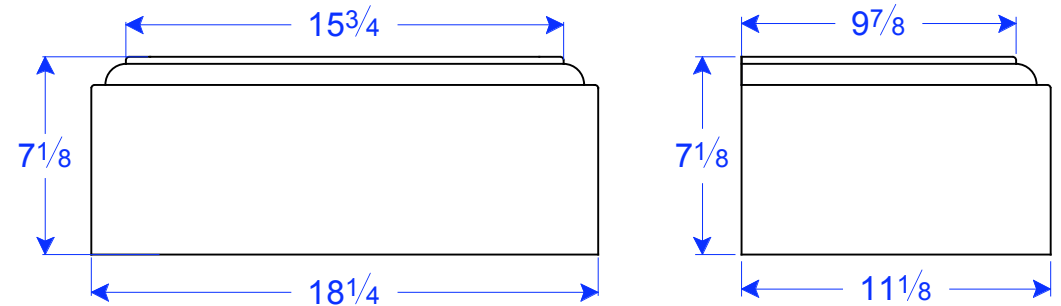

PL 18-5.75 x 4
7 7/8"W x 4"H x 2 9/16"D

PL 18-7.75 x 4
9 7/8"W x 4"H x 2 9/16"D

PL 18-8.5 x 4
10 3/4"W x 4"H x 4 13/16"D

PL 18-12 x 4
14 1/4"W x 4"H x 4 9/16"D

PL 01-7.56 x 9.6 DBN
11 7/8"W x 9 15/16"H x 3 9/16"D

Bug holes may be visible on sides of precast

PL 18-15.75
18 1/4"W x 7 1/8"H x 11 1/8"D

Field Cutting May Be
Required-Pieces To
Be Cut To Fit