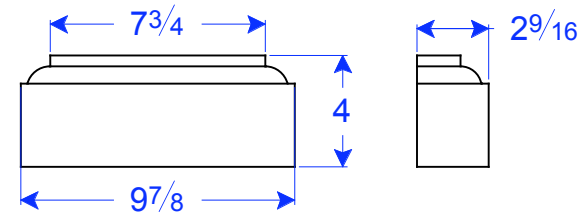

PL 18-5.75 x 4
7 7/8"W x 4"H x 2 9/16"D

PL 18-7.75 x 4
9 7/8"W x 4"H x 2 9/16"D

PL 18-8.5 x 4
10 3/4"W x 4"H x 4 13/16"D

PL 18-12 x 4
14 1/4"W x 4"H x 4 9/16"D

PL 01-7.56 x 9.6 DBN
11 7/8"W x 9 15/16"H x 3 9/16"D

Bug holes may be visible on sides of precast

PL 18-15.75
18 1/4"W x 7 1/8"H x 11 1/8"D

Field Cutting May Be
Required-Pieces To
Be Cut To Fit