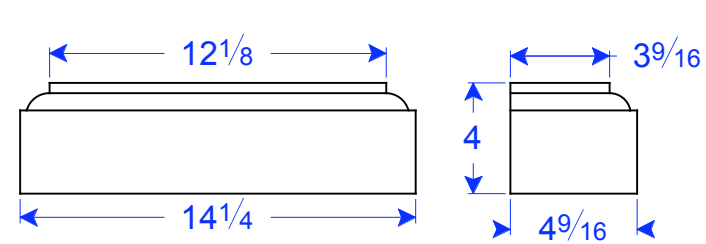

PL 18-5.75 x 4
7 7/8"W x 4"H x 2 9/16"D

PL 18-7.75 x 4
9 7/8"W x 4"H x 2 9/16"D

PL 18-8.5 x 4
10 3/4"W x 4"H x 4 13/16"D

PL 18-12 x 4
14 1/4"W x 4"H x 4 9/16"D

PL 01-7.56 x 9.6 DBN
11 7/8"W x 9 15/16"H x 3 9/16"D

Bug holes may be visible on sides of precast

PL 18-15.75
18 1/4"W x 7 1/8"H x 11 1/8"D

Field Cutting May Be
Required-Pieces To
Be Cut To Fit