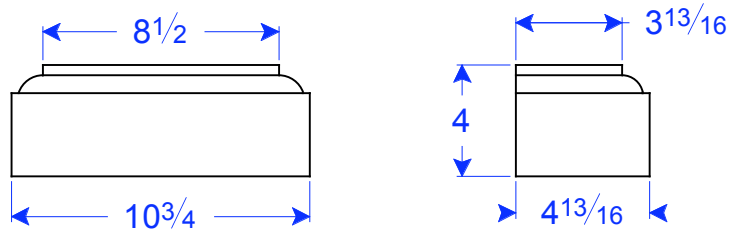

PL 18-5.75 x 4
7 7/8"W x 4"H x 2 9/16"D

PL 18-7.75 x 4
9 7/8"W x 4"H x 2 9/16"D

PL 18-8.5 x 4
10 3/4"W x 4"H x 4 13/16"D

PL 18-12 x 4
14 1/4"W x 4"H x 4 9/16"D

PL 01-7.56 x 9.6 DBN
11 7/8"W x 9 15/16"H x 3 9/16"D

Bug holes may be visible on sides of precast

PL 18-15.75
18 1/4"W x 7 1/8"H x 11 1/8"D

Field Cutting May Be
Required-Pieces To
Be Cut To Fit