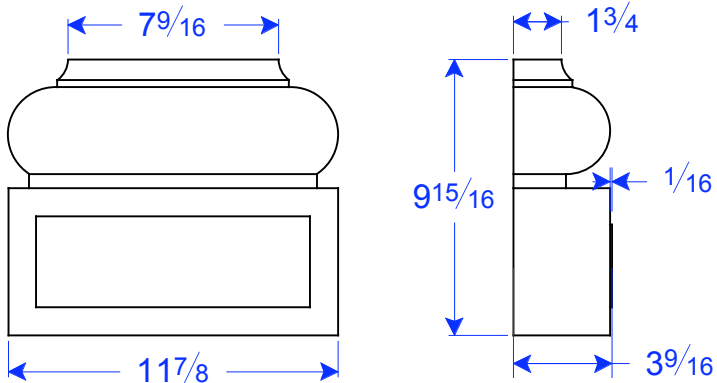

PL 18-5.75 x 4
7 7/8"W x 4"H x 2 9/16"D

PL 18-7.75 x 4
9 7/8"W x 4"H x 2 9/16"D

PL 18-8.5 x 4
10 3/4"W x 4"H x 4 13/16"D

PL 18-12 x 4
14 1/4"W x 4"H x 4 9/16"D

PL 01-7.56 x 9.6 DBN
11 7/8"W x 9 15/16"H x 3 9/16"D

Bug holes may be visible on sides of precast

PL 18-15.75
18 1/4"W x 7 1/8"H x 11 1/8"D

Field Cutting May Be
Required-Pieces To
Be Cut To Fit