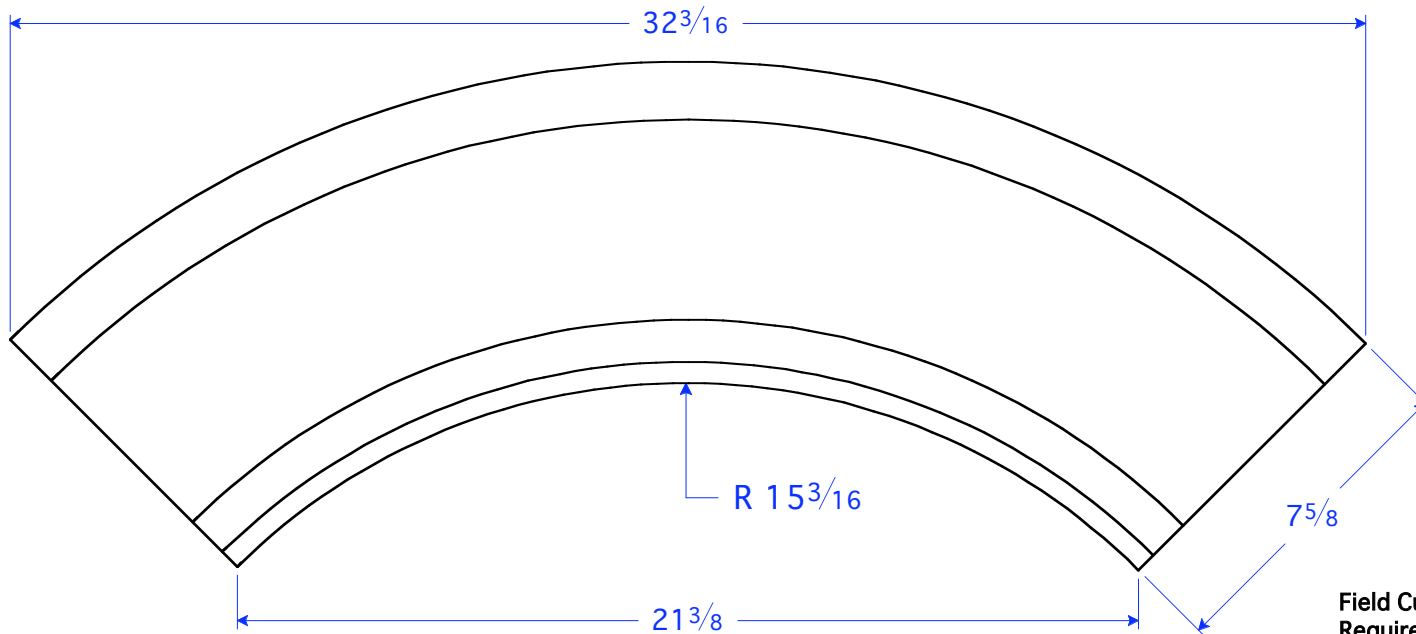

TM 9 STR 7 5/8"H x 23.75"L x 4"T

TM 9 STR R15 3/16" 7 5/8"H x 32 3/16"L x 4"T

Field Cutting May Be
Required-Pieces To
Be Cut To Fit

03/04/14