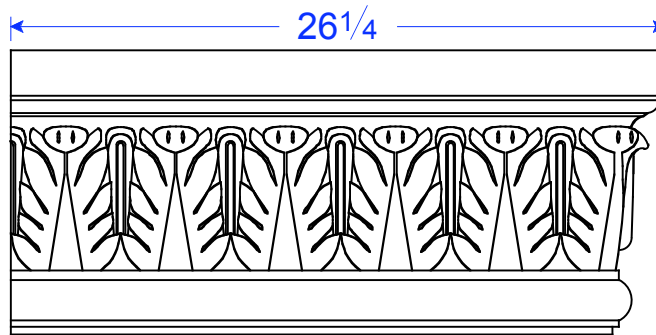

# Seawright Custom Precast Trim Moldings • TM 12 Leaf

TM 12-2LF STR	11 3/8"H x 35 1/8"L x 4"T
TM 12-2LF LR	11 3/8"H x 26 3/8"L* x 4"T
TM 12-2LF RR	11 3/8"H x 26 3/8"L* x 4"T

03/04/14