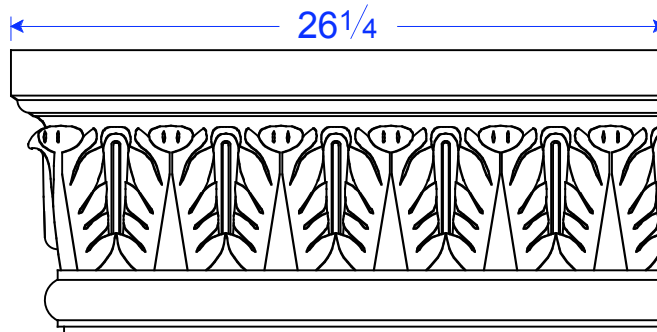

# Seawright Custom Precast Trim Moldings • TM 12 Leaf

TM 12-2LF STR	11 3/8"H x 35 1/8"L x 4"T
TM 12-2LF LR	11 3/8"H x 26 3/8"L* x 4"T
TM 12-2LF RR	11 3/8"H x 26 3/8"L* x 4"T

03/04/14