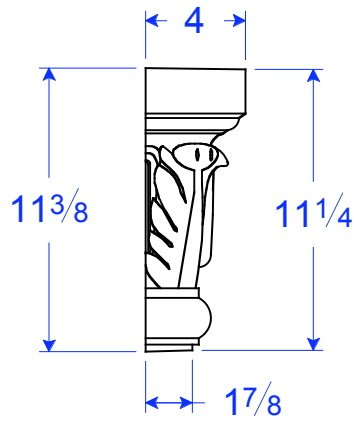

# Seawright Custom Precast Trim Moldings • TM 12 Leaf

TM 12-2LF STR	11 3/8"H x 35 1/8"L x 4"T
TM 12-2LF LR	11 3/8"H x 26 3/8"L* x 4"T
TM 12-2LF RR	11 3/8"H x 26 3/8"L* x 4"T

03/04/14