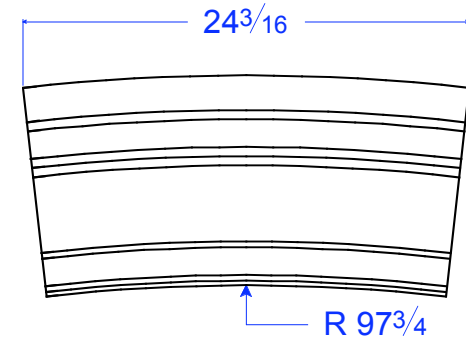

TM 12-2 STR R 36"
11 3/8"W x 24 5/16" x 3 1/2"

TM 12-2 STR R 40 5/8"
11 3/8"W x 26 7/8" x 3 1/2"

TM 12-2 STR R 60"
11 3/8"W x 24 3/8" x 3 1/2"

TM 12-2 STR R 85"
11 3/8"W x 23 1/4" x 3 1/2"

TM 12-2 STR R 85 5/16"
11 3/8"W x 23 1/4" x 3 1/2"

TM 12-2 STR R 97 3/4"
11 3/8"W x 24 3/16" x 3 1/2"

Field Cutting May Be
Required-Pieces To
Be Cut To Fit