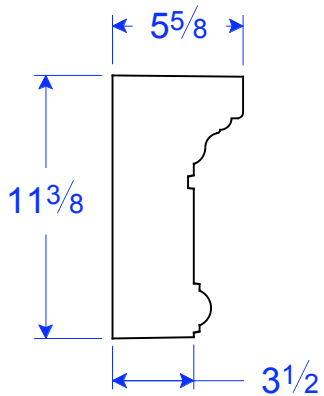

STR - Stretcher

LR - Left Return

TM 12-4 STR  
11 3/8"H x 31 1/8"L x 5 5/8"T

TM 12-4 CF  
15 3/8"H x 15 3/8"L x 5 5/8"T

TM 12-4 LR  
11 3/8"H x 26"L x 5 5/8"T

TM 12-4 RR  
11 3/8"H x 26"L x 5 5/8"T

Field Cutting May Be  
Required-Pieces To  
Be Cut To Fit