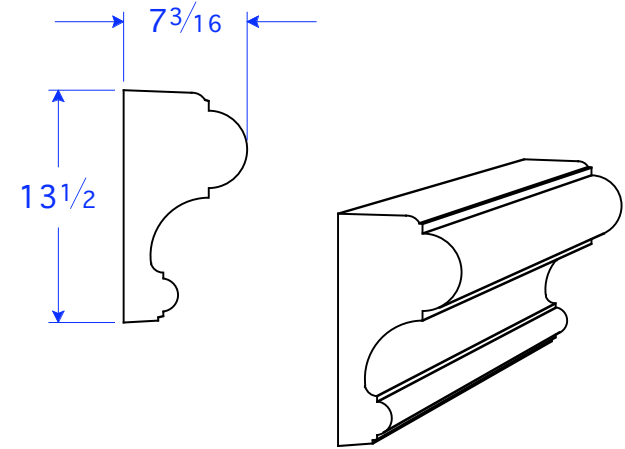

TM 13 STR
13 1/2"H x 23 3/4"L x 7 13/16"T

TM 13 STR L
13 1/2"H x 31 3/4"L x 7 13/16"T

TM 13 Profile

TM 13 STR 28 1/8"
13 1/2"H x 31 7/8"L x 7 13/16"T

TM 13 STR 44"
13 1/2"H x 29 7/8"L x 7 13/16"T

TM 13 DR
13 1/2"H x 29 7/8"L x 7 13/16"T

Bug holes may be visible on sides of precast

Field Cutting May Be
Required-Pieces To
Be Cut To Fit

03/13/14