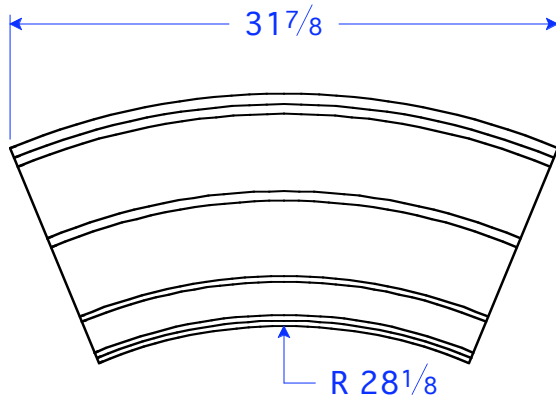

TM 13 STR
13 1/2"H x 23 3/4"L x 7 13/16"T

TM 13 STR L
13 1/2"H x 31 3/4"L x 7 13/16"T

TM 13 Profile

TM 13 STR 28 1/8"
13 1/2"H x 31 7/8"L x 7 13/16"T

TM 13 STR 44"
13 1/2"H x 29 7/8"L x 7 13/16"T

TM 13 DR
13 1/2"H x 29 7/8"L x 7 13/16"T

Bug holes may be visible on sides of precast

Field Cutting May Be
Required-Pieces To
Be Cut To Fit

03/13/14