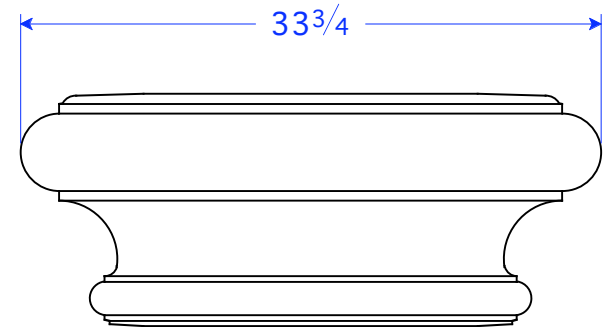

TM 13 STR
13 1/2"H x 23 3/4"L x 7 13/16"T

TM 13 STR L
13 1/2"H x 31 3/4"L x 7 13/16"T

TM 13 Profile

TM 13 STR 28 1/8"
13 1/2"H x 31 7/8"L x 7 13/16"T

TM 13 STR 44"
13 1/2"H x 29 7/8"L x 7 13/16"T

TM 13 DR
13 1/2"H x 29 7/8"L x 7 13/16"T

Bug holes may be visible on sides of precast

Field Cutting May Be
Required-Pieces To
Be Cut To Fit

03/13/14