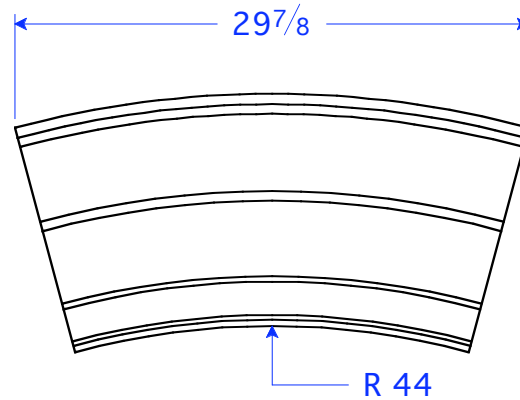

TM 13 STR
13 1/2"H x 23 3/4"L x 7 13/16"T

TM 13 STR L
13 1/2"H x 31 3/4"L x 7 13/16"T

TM 13 Profile

TM 13 STR 28 1/8"
13 1/2"H x 31 7/8"L x 7 13/16"T

TM 13 STR 44"
13 1/2"H x 29 7/8"L x 7 13/16"T

TM 13 DR
13 1/2"H x 29 7/8"L x 7 13/16"T

Bug holes may be visible on sides of precast

Field Cutting May Be
Required-Pieces To
Be Cut To Fit

03/13/14