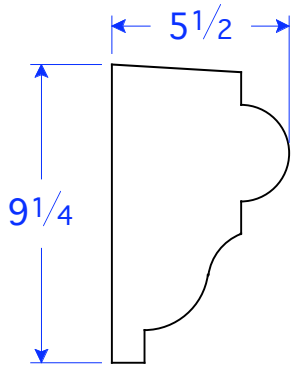

Seawright Custom Precast Trim Moldings • TM 14 Series

TM 14 STR 5 1/2 "W x 28"L x 9 1/4"H

TM 14 Left Return 5 1/2 "W x 28"L x 9 1/4"H

TM 14 Right Return 5 1/2 "W x 28"L x 9 1/4"H

Field Cutting May Be Required-Pieces To Be Cut To Fit