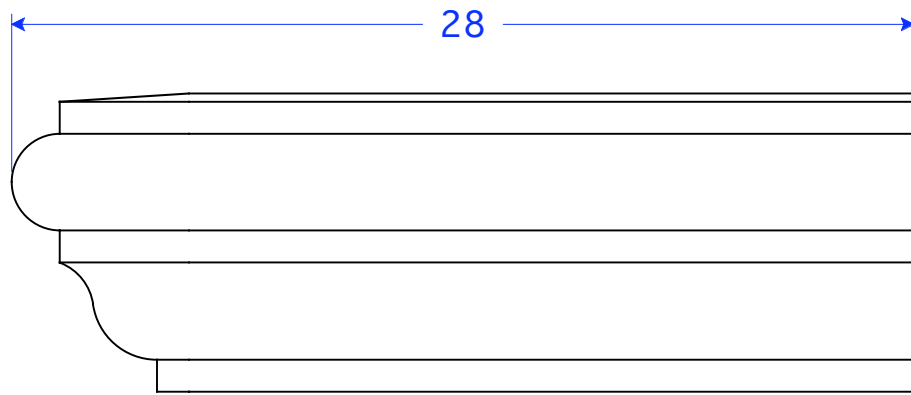

Seawright Custom Precast Trim Moldings • TM 14 Series

TM 14 STR 5 1/2 "W x 28"L x 9 1/4"H

TM 14 Left Return 5 1/2 "W x 28"L x 9 1/4"H

TM 14 Right Return 5 1/2 "W x 28"L x 9 1/4"H

Field Cutting May Be Required-Pieces To Be Cut To Fit