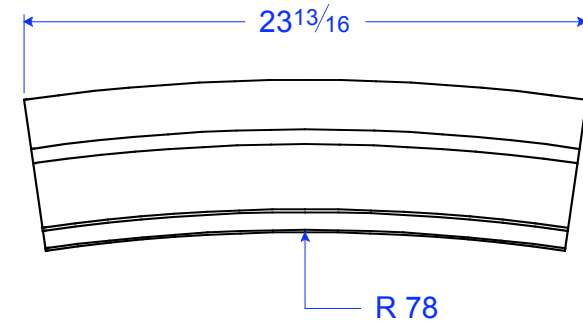

TM 19 STR 6 7/16"H x 31 3/4"L x 3 13/16"T

TM 19 STR R 38 7/8" 6 7/16"H X 23 3/16"L X 3 13/16"T

TM 19 RR 6 7/16"H x 23 3/4"L x 3 13/16"T

TM 19 LR 6 7/16"H x 23 3/4"L x 3 13/16"T

Field Cutting May Be  
Required-Pieces To  
Be Cut To Fit

TM 19 STR R 78" 6 7/16"H x 23 13/16"L x 3 13/16"T