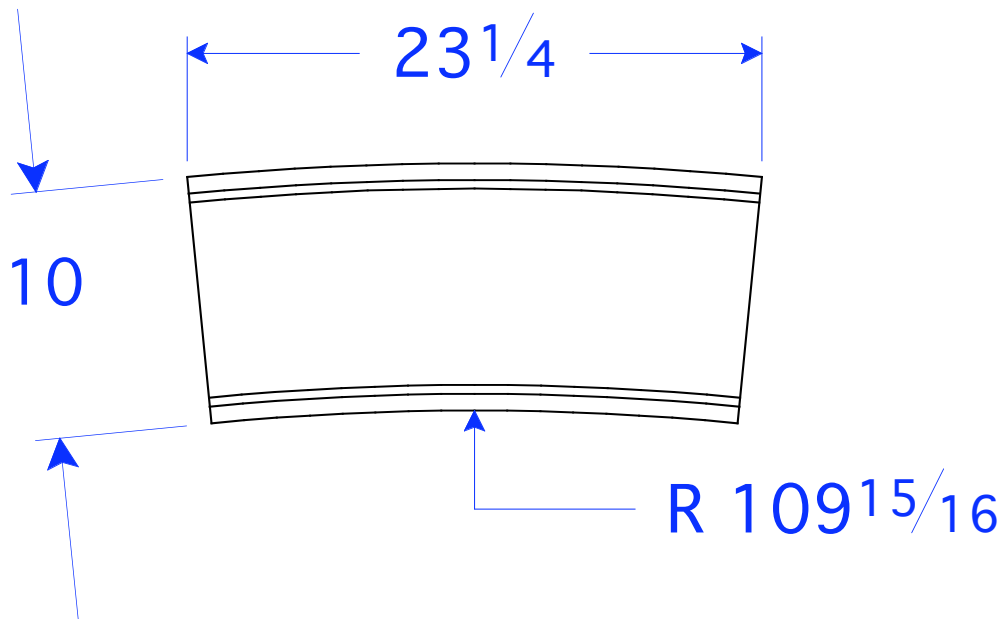

TM 24-10 STR
10"H x 23 3/4"L x 1 7/16"T

TM 24-10 STR R 109 15/16
10"H x 23 1/4"L x 1 7/16"T

Field Cutting May Be
Required-Pieces To
Be Cut To Fit