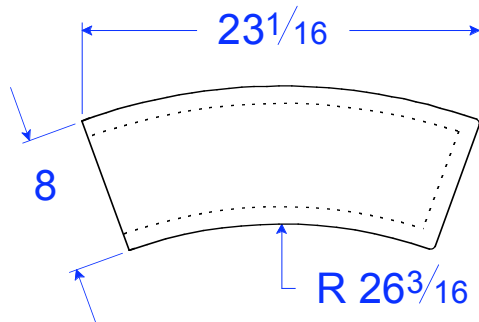

ALL PIECES ARE TYPE A UNLESS OTHERWISE NOTED. TYPE B HAS A SMALLER LIP. TYPE C IS SINGLE SIDED. MOST TYPE A & B PIECES CAN BE BLOCKED DOWN TO A SINGLE SIDED BULLNOSE (TYPE C).

WC 36-08 Series

WC 36-08 TER R 26 3/16
8"W x 23 1/8"L x 2 5/8"H

WC 36-08 TER R 8 11/16
8"W x 23 5/16"L x 2 5/8"H

WC 36-08 R108
6"W x 32"L x 2 5/8"H

WC 36-8 STR
6"W x 32"L x 2 5/8"H

WC 36-8 TER
6"W x 32"L x 2 5/8"H

WC 36-8 CF
6"W x 10"L x 2 5/8"H