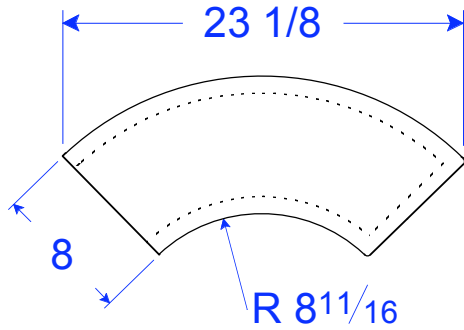

ALL PIECES ARE TYPE A UNLESS OTHERWISE NOTED. TYPE B HAS A SMALLER LIP. TYPE C IS SINGLE SIDED. MOST TYPE A & B PIECES CAN BE BLOCKED DOWN TO A SINGLE SIDED BULLNOSE (TYPE C).

WC 36-08 Series

WC 36-08 TER R 26 3/16
8"W x 23 1/8"L x 2 5/8"H

WC 36-08 TER R 8 11/16
8"W x 23 5/16"L x 2 5/8"H

WC 36-08 R108
6"W x 32"L x 2 5/8"H

WC 36-8 STR
6"W x 32"L x 2 5/8"H

WC 36-8 TER
6"W x 32"L x 2 5/8"H

WC 36-8 CF
6"W x 10"L x 2 5/8"H