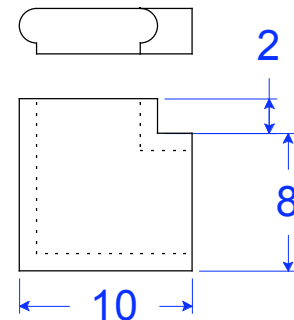

ALL PIECES ARE TYPE A UNLESS OTHERWISE NOTED. TYPE B HAS A SMALLER LIP. TYPE C IS SINGLE SIDED. MOST TYPE A & B PIECES CAN BE BLOCKED DOWN TO A SINGLE SIDED BULLNOSE (TYPE C).

WC 36-08 Series

WC 36-08 TER R 26 3/16
8"W x 23 1/8"L x 2 5/8"H

WC 36-08 TER R 8 11/16
8"W x 23 5/16"L x 2 5/8"H

WC 36-08 R108
6"W x 32"L x 2 5/8"H

WC 36-8 STR
6"W x 32"L x 2 5/8"H

WC 36-8 TER
6"W x 32"L x 2 5/8"H

WC 36-8 CF
6"W x 10"L x 2 5/8"H