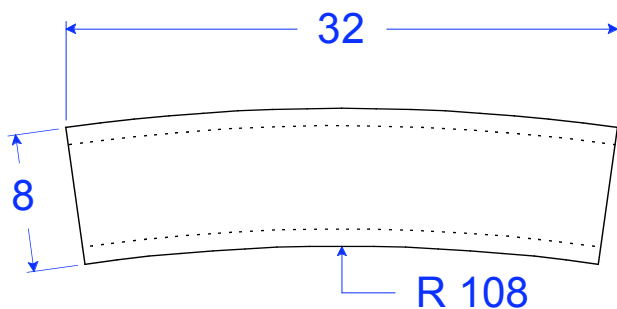

ALL PIECES ARE TYPE A UNLESS OTHERWISE NOTED. TYPE B HAS A SMALLER LIP. TYPE C IS SINGLE SIDED. MOST TYPE A & B PIECES CAN BE BLOCKED DOWN TO A SINGLE SIDED BULLNOSE (TYPE C).

WC 36-08 Series

WC 36-08 TER R 26 3/16
8"W x 23 1/8"L x 2 5/8"H

WC 36-08 TER R 8 11/16
8"W x 23 5/16"L x 2 5/8"H

WC 36-08 R108
6"W x 32"L x 2 5/8"H

WC 36-8 STR
6"W x 32"L x 2 5/8"H

WC 36-8 TER
6"W x 32"L x 2 5/8"H

WC 36-8 CF
6"W x 10"L x 2 5/8"H