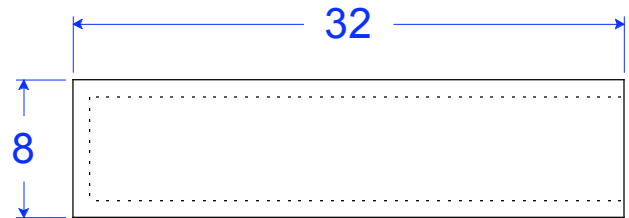

ALL PIECES ARE TYPE A UNLESS OTHERWISE NOTED. TYPE B HAS A SMALLER LIP. TYPE C IS SINGLE SIDED. MOST TYPE A & B PIECES CAN BE BLOCKED DOWN TO A SINGLE SIDED BULLNOSE (TYPE C).

WC 36-08 Series

WC 36-08 TER R 26 3/16
8"W x 23 1/8"L x 2 5/8"H

WC 36-08 TER R 8 11/16
8"W x 23 5/16"L x 2 5/8"H

WC 36-08 R108
6"W x 32"L x 2 5/8"H

WC 36-8 STR
6"W x 32"L x 2 5/8"H

WC 36-8 TER
6"W x 32"L x 2 5/8"H

WC 36-8 CF
6"W x 10"L x 2 5/8"H