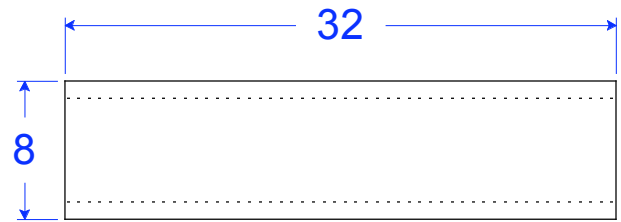

ALL PIECES ARE TYPE A UNLESS OTHERWISE NOTED. TYPE B HAS A SMALLER LIP. TYPE C IS SINGLE SIDED. MOST TYPE A & B PIECES CAN BE BLOCKED DOWN TO A SINGLE SIDED BULLNOSE (TYPE C).

WC 36-08 Series

WC 36-08 TER R 26 3/16
8"W x 23 1/8"L x 2 5/8"H

WC 36-08 TER R 8 11/16
8"W x 23 5/16"L x 2 5/8"H

WC 36-08 R108
6"W x 32"L x 2 5/8"H

WC 36-8 STR
6"W x 32"L x 2 5/8"H

WC 36-8 TER
6"W x 32"L x 2 5/8"H

WC 36-8 CF
6"W x 10"L x 2 5/8"H