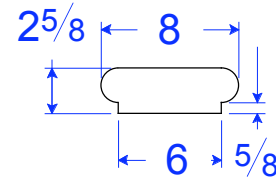

ALL PIECES ARE TYPE A UNLESS OTHERWISE NOTED. TYPE B HAS A SMALLER LIP. TYPE C IS SINGLE SIDED. MOST TYPE A & B PIECES CAN BE BLOCKED DOWN TO A SINGLE SIDED BULLNOSE (TYPE C).

WC 36-08 Series

WC 36-08 TER R 26 3/16
8"W x 23 1/8"L x 2 5/8"H

WC 36-08 TER R 8 11/16
8"W x 23 5/16"L x 2 5/8"H

WC 36-08 R108
6"W x 32"L x 2 5/8"H

WC 36-8 STR
6"W x 32"L x 2 5/8"H

WC 36-8 TER
6"W x 32"L x 2 5/8"H

WC 36-8 CF
6"W x 10"L x 2 5/8"H