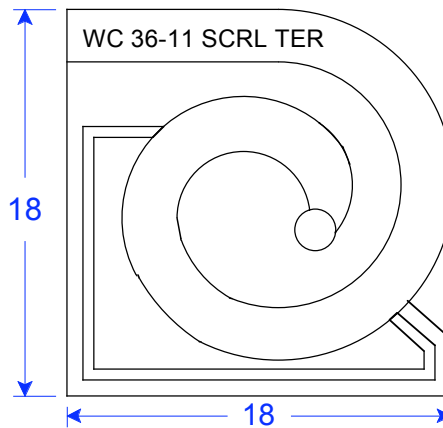

ALL PIECES ARE TYPE A UNLESS OTHERWISE NOTED. TYPE B HAS A SMALLER LIP. TYPE C IS SINGLE SIDED. MOST TYPE A & B PIECES CAN BE BLOCKED DOWN TO A SINGLE SIDED BULLNOSE (TYPE C).

WC 36-11 STR
8"W x 32"L x 3 1/8"H

WC 36-11 CF
8"W x 13 1/2"Sq x 3 1/8"H

WC 36-11 TER
8"W x 32"L x 3 1/8"H

WC 36-11 LH SCRL TER SPLT
WC 36-11 RH SCRL TER SPLT

5 3/8"W x 18 Sq.
5 3/8"W x 18 Sq.

Please Ask for Radius Sizes

10/03/08