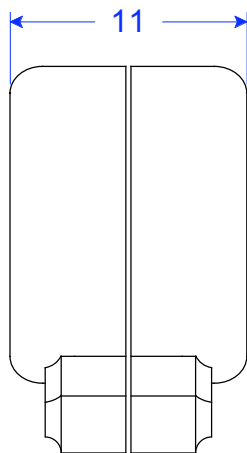

ALL PIECES ARE TYPE A UNLESS OTHERWISE NOTED. TYPE B HAS A SMALLER LIP. TYPE C IS SINGLE SIDED. MOST TYPE A & B PIECES CAN BE BLOCKED DOWN TO A SINGLE SIDED BULLNOSE (TYPE C).

WC 36-11 STR
8"W x 32"L x 3 1/8"H

WC 36-11 CF
8"W x 13 1/2"Sq x 3 1/8"H

WC 36-11 TER
8"W x 32"L x 3 1/8"H

WC 36-11 LH SCRL TER SPLT
WC 36-11 RH SCRL TER SPLT

5 3/8"W x 18 Sq.
5 3/8"W x 18 Sq.

Please Ask for Radius Sizes

10/03/08