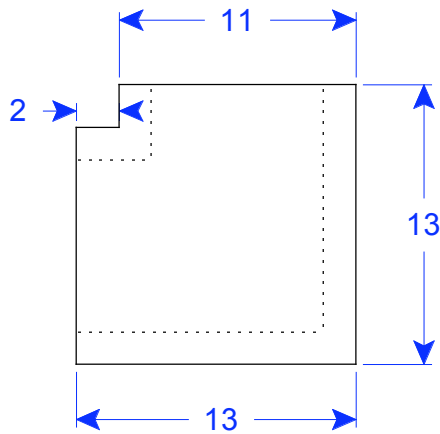

ALL PIECES ARE TYPE A UNLESS OTHERWISE NOTED. TYPE B HAS A SMALLER LIP. TYPE C IS SINGLE SIDED. MOST TYPE A & B PIECES CAN BE BLOCKED DOWN TO A SINGLE SIDED BULLNOSE (TYPE C).

WC 36-11 STR
8"W x 32"L x 3 1/8"H

WC 36-11 CF
8"W x 13 1/2"Sq x 3 1/8"H

WC 36-11 TER
8"W x 32"L x 3 1/8"H

WC 36-11 LH SCRL TER SPLT
WC 36-11 RH SCRL TER SPLT

5 3/8"W x 18 Sq.
5 3/8"W x 18 Sq.

Please Ask for Radius Sizes

10/03/08