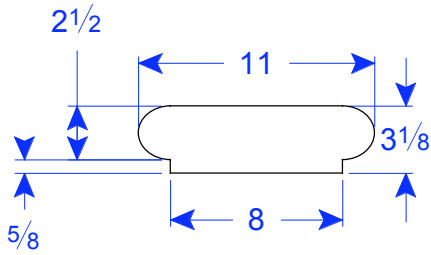

ALL PIECES ARE TYPE A UNLESS OTHERWISE NOTED. TYPE B HAS A SMALLER LIP. TYPE C IS SINGLE SIDED. MOST TYPE A & B PIECES CAN BE BLOCKED DOWN TO A SINGLE SIDED BULLNOSE (TYPE C).

WC 36-11 STR
8"W x 32"L x 3 1/8"H

WC 36-11 CF
8"W x 13 1/2"Sq x 3 1/8"H

WC 36-11 TER
8"W x 32"L x 3 1/8"H

WC 36-11 LH SCRL TER SPLT
WC 36-11 RH SCRL TER SPLT

5 3/8"W x 18 Sq.
5 3/8"W x 18 Sq.

Please Ask for Radius Sizes

10/03/08