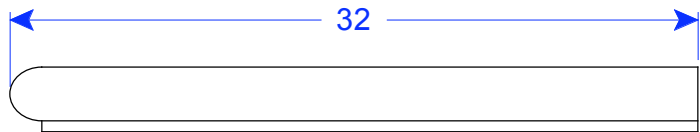

ALL PIECES ARE TYPE A UNLESS OTHERWISE NOTED. TYPE B HAS A SMALLER LIP. TYPE C IS SINGLE SIDED. MOST TYPE A & B PIECES CAN BE BLOCKED DOWN TO A SINGLE SIDED BULLNOSE (TYPE C).

WC 36-11 STR
8"W x 32"L x 3 1/8"H

WC 36-11 CF
8"W x 13 1/2"Sq x 3 1/8"H

WC 36-11 TER
8"W x 32"L x 3 1/8"H

WC 36-11 LH SCRL TER SPLT
WC 36-11 RH SCRL TER SPLT

5 3/8"W x 18 Sq.
5 3/8"W x 18 Sq.

Please Ask for Radius Sizes

10/03/08