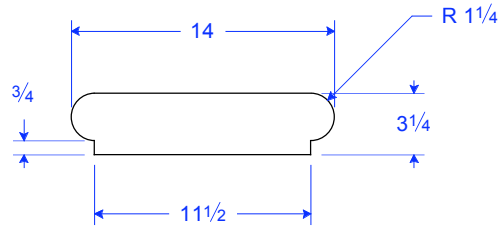

ALL PIECES ARE TYPE A UNLESS OTHERWISE NOTED. TYPE B HAS A SMALLER LIP. TYPE C IS SINGLE SIDED. MOST TYPE A & B PIECES CAN BE BLOCKED DOWN TO A SINGLE SIDED BULLNOSE (TYPE C).

WC 36-14 TER

11 1/2"W x 35 3/4"L x 3 1/4"H

WC 36-14 STR

11 1/2"W x 35 3/4"L x 3 1/4"H

WC 36-14 CF

11 1/2"W x 18"Sq. x 3 1/4"H

Please Ask For Available Radius Sizes