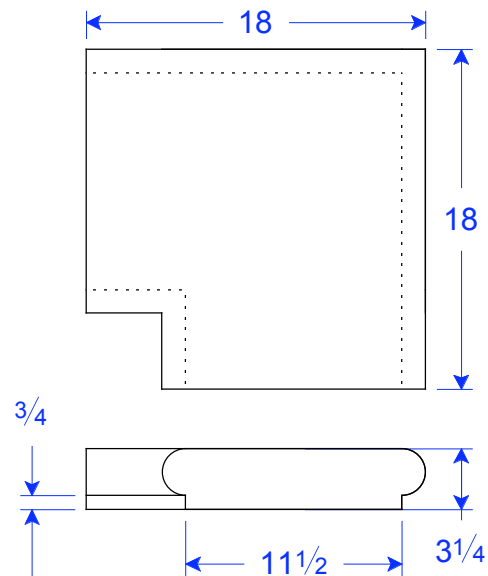

ALL PIECES ARE TYPE A UNLESS OTHERWISE NOTED. TYPE B HAS A SMALLER LIP. TYPE C IS SINGLE SIDED. MOST TYPE A & B PIECES CAN BE BLOCKED DOWN TO A SINGLE SIDED BULLNOSE (TYPE C).

WC 36-14 TER

11 1/2"W x 35 3/4"L x 3 1/4"H

WC 36-14 STR

11 1/2"W x 35 3/4"L x 3 1/4"H

WC 36-14 CF

11 1/2"W x 18"Sq. x 3 1/4"H

Please Ask For Available Radius Sizes