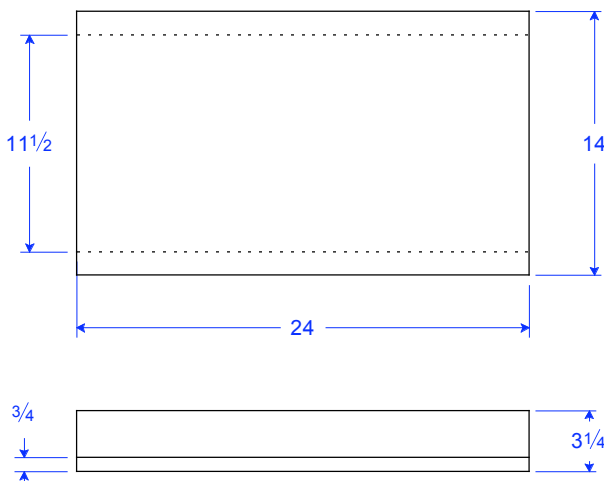

ALL PIECES ARE TYPE A UNLESS OTHERWISE NOTED. TYPE B HAS A SMALLER LIP. TYPE C IS SINGLE SIDED. MOST TYPE A & B PIECES CAN BE BLOCKED DOWN TO A SINGLE SIDED BULLNOSE (TYPE C).

WC 36-14 TER

11 1/2"W x 35 3/4"L x 3 1/4"H

WC 36-14 STR

11 1/2"W x 35 3/4"L x 3 1/4"H

WC 36-14 CF

11 1/2"W x 18"Sq. x 3 1/4"H

Please Ask For Available Radius Sizes