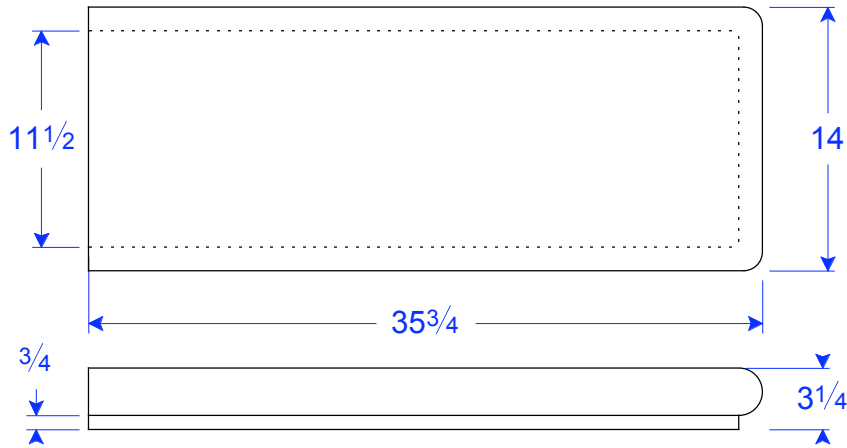

ALL PIECES ARE TYPE A UNLESS OTHERWISE NOTED. TYPE B HAS A SMALLER LIP. TYPE C IS SINGLE SIDED. MOST TYPE A & B PIECES CAN BE BLOCKED DOWN TO A SINGLE SIDED BULLNOSE (TYPE C).

WC 36-14 TER

11 1/2"W x 35 3/4"L x 3 1/4"H

WC 36-14 STR

11 1/2"W x 35 3/4"L x 3 1/4"H

WC 36-14 CF

11 1/2"W x 18"Sq. x 3 1/4"H

Please Ask For Available Radius Sizes