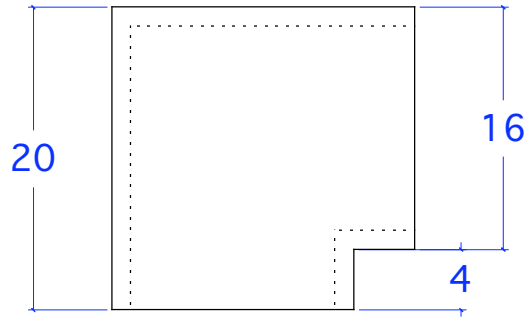

ALL PIECES ARE TYPE A UNLESS OTHERWISE NOTED. TYPE B HAS A SMALLER LIP. TYPE C IS SINGLE SIDED. MOST TYPE A & B PIECES CAN BE BLOCKED DOWN TO A SINGLE SIDED BULLNOSE (TYPE C).

WC 36-16 CF
13 1/2"W x 20"Sq. x 3 1/4"H

WC 36-16 STR
13 1/2"W x 35 3/4"L x 3 1/4"H

WC 36-16 TER
13 1/2"W x 35 3/4"L x 3 1/4"H

WC 36-16 Radius 12"CF Left
13 1/2"W x 20"Sq. x 3 1/4"H

WC 36-16 Radius 12"CF Right
13 1/2"W x 37 15/16L x 3 1/4"H

Please ask for Radius sizes