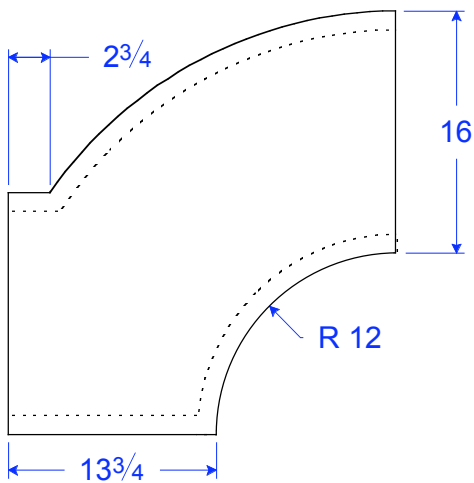

ALL PIECES ARE TYPE A UNLESS OTHERWISE NOTED. TYPE B HAS A SMALLER LIP. TYPE C IS SINGLE SIDED. MOST TYPE A & B PIECES CAN BE BLOCKED DOWN TO A SINGLE SIDED BULLNOSE (TYPE C).

WC 36-16 CF
13 1/2"W x 20"Sq. x 3 1/4"H

WC 36-16 STR
13 1/2"W x 35 3/4"L x 3 1/4"H

WC 36-16 TER
13 1/2"W x 35 3/4"L x 3 1/4"H

WC 36-16 Radius 12"CF Left
13 1/2"W x 20"Sq. x 3 1/4"H

WC 36-16 Radius 12"CF Right
13 1/2"W x 37 15/16L x 3 1/4"H

Please ask for Radius sizes