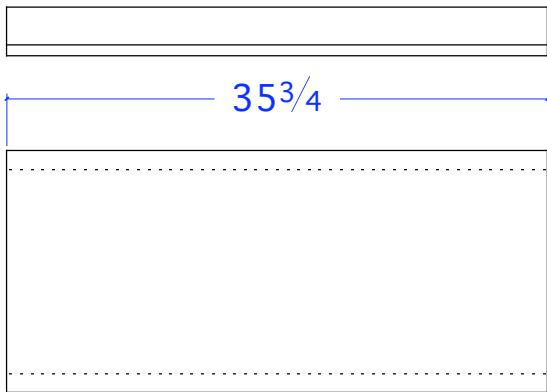

ALL PIECES ARE TYPE A UNLESS OTHERWISE NOTED. TYPE B HAS A SMALLER LIP. TYPE C IS SINGLE SIDED. MOST TYPE A & B PIECES CAN BE BLOCKED DOWN TO A SINGLE SIDED BULLNOSE (TYPE C).

WC 36-16 CF
13 1/2"W x 20"Sq. x 3 1/4"H

WC 36-16 STR
13 1/2"W x 35 3/4"L x 3 1/4"H

WC 36-16 TER
13 1/2"W x 35 3/4"L x 3 1/4"H

WC 36-16 Radius 12"CF Left
13 1/2"W x 20"Sq. x 3 1/4"H

WC 36-16 Radius 12"CF Right
13 1/2"W x 37 15/16L x 3 1/4"H

Please ask for Radius sizes