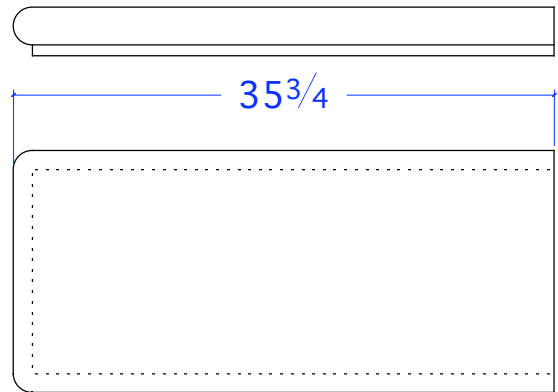

ALL PIECES ARE TYPE A UNLESS OTHERWISE NOTED. TYPE B HAS A SMALLER LIP. TYPE C IS SINGLE SIDED. MOST TYPE A & B PIECES CAN BE BLOCKED DOWN TO A SINGLE SIDED BULLNOSE (TYPE C).

WC 36-16 CF
13 1/2"W x 20"Sq. x 3 1/4"H

WC 36-16 STR
13 1/2"W x 35 3/4"L x 3 1/4"H

WC 36-16 TER
13 1/2"W x 35 3/4"L x 3 1/4"H

WC 36-16 Radius 12"CF Left
13 1/2"W x 20"Sq. x 3 1/4"H

WC 36-16 Radius 12"CF Right
13 1/2"W x 37 15/16L x 3 1/4"H

Please ask for Radius sizes