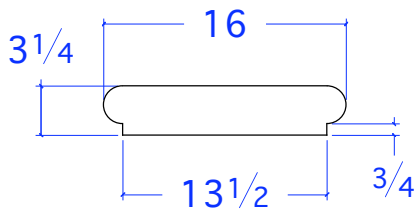

ALL PIECES ARE TYPE A UNLESS OTHERWISE NOTED. TYPE B HAS A SMALLER LIP. TYPE C IS SINGLE SIDED. MOST TYPE A & B PIECES CAN BE BLOCKED DOWN TO A SINGLE SIDED BULLNOSE (TYPE C).

WC 36-16 CF
13 1/2"W x 20"Sq. x 3 1/4"H

WC 36-16 STR
13 1/2"W x 35 3/4"L x 3 1/4"H

WC 36-16 TER
13 1/2"W x 35 3/4"L x 3 1/4"H

WC 36-16 Radius 12"CF Left
13 1/2"W x 20"Sq. x 3 1/4"H

WC 36-16 Radius 12"CF Right
13 1/2"W x 37 15/16L x 3 1/4"H

Please ask for Radius sizes