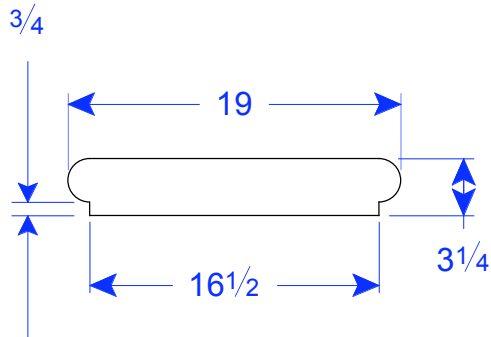

Please Ask For Available Radius Sizes

WC 36-19

WC 36-19 CF
22SQ. x 3 1/4"H

WC 36-19 STR
16 1/2"W x 24 1/16"L x 3 1/4"H

WC 36-19 TER
16 1/2"W x 24 1/16"L x 3 1/4"H

ALL PIECES ARE TYPE A UNLESS OTHERWISE NOTED. TYPE B HAS A SMALLER LIP. TYPE C IS SINGLE SIDED. MOST TYPE A & B PIECES CAN BE BLOCKED DOWN TO A SINGLE SIDED BULLNOSE (TYPE C).