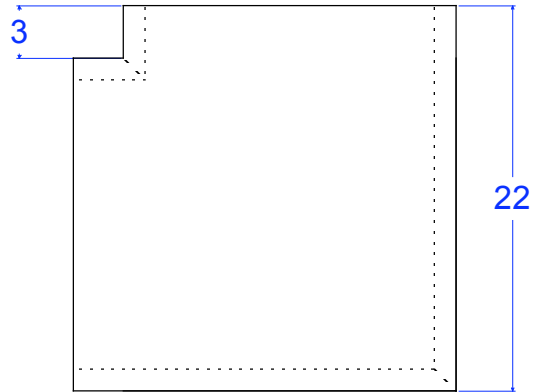

Please Ask For Available Radius Sizes

WC 36-19

WC 36-19 CF
22SQ. x 3 1/4"H

WC 36-19 STR
16 1/2"W x 24 1/16"L x 3 1/4"H

WC 36-19 TER
16 1/2"W x 24 1/16"L x 3 1/4"H

ALL PIECES ARE TYPE A UNLESS OTHERWISE NOTED. TYPE B HAS A SMALLER LIP. TYPE C IS SINGLE SIDED. MOST TYPE A & B PIECES CAN BE BLOCKED DOWN TO A SINGLE SIDED BULLNOSE (TYPE C).