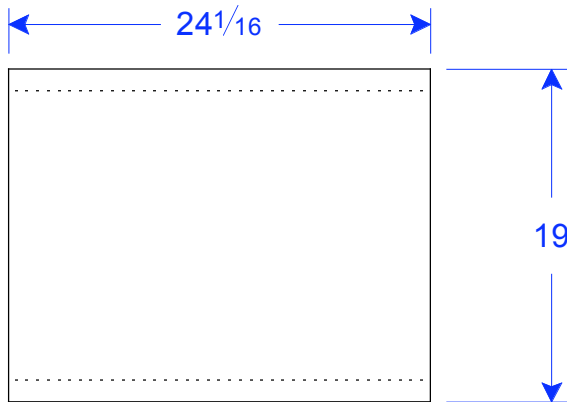

Please Ask For Available Radius Sizes

WC 36-19

WC 36-19 CF
22SQ. x 3 1/4"H

WC 36-19 STR
16 1/2"W x 24 1/16"L x 3 1/4"H

WC 36-19 TER
16 1/2"W x 24 1/16"L x 3 1/4"H

ALL PIECES ARE TYPE A UNLESS OTHERWISE NOTED. TYPE B HAS A SMALLER LIP. TYPE C IS SINGLE SIDED. MOST TYPE A & B PIECES CAN BE BLOCKED DOWN TO A SINGLE SIDED BULLNOSE (TYPE C).