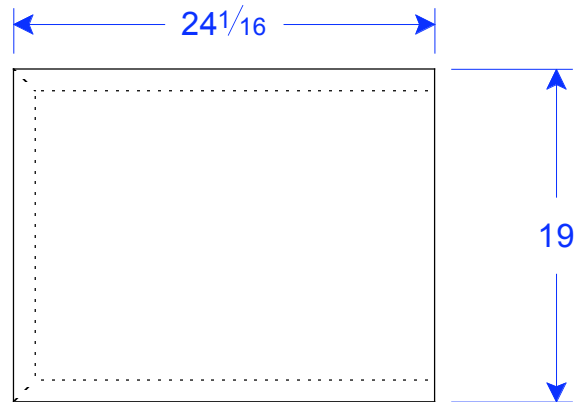

Please Ask For Available Radius Sizes

WC 36-19

WC 36-19 CF
22SQ. x 3 1/4"H

WC 36-19 STR
16 1/2"W x 24 1/16"L x 3 1/4"H

WC 36-19 TER
16 1/2"W x 24 1/16"L x 3 1/4"H

ALL PIECES ARE TYPE A UNLESS OTHERWISE NOTED. TYPE B HAS A SMALLER LIP. TYPE C IS SINGLE SIDED. MOST TYPE A & B PIECES CAN BE BLOCKED DOWN TO A SINGLE SIDED BULLNOSE (TYPE C).