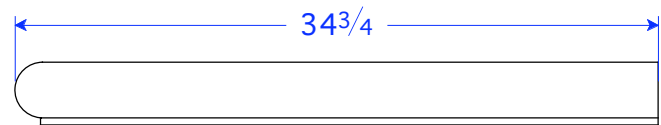

ALL PIECES ARE TYPE A UNLESS OTHERWISE NOTED. TYPE B HAS A SMALLER LIP. TYPE C IS SINGLE SIDED.
 MOST TYPE A & B PIECES CAN BE BLOCKED DOWN TO A SINGLE SIDED BULLNOSE (TYPE C).

WC 36-43 STR
 40 1/4"W x 36 1/4"L x 3 1/2"H

WC 36-43 TER
 40 1/4"W x 36 3/4"L x 3 1/2"H