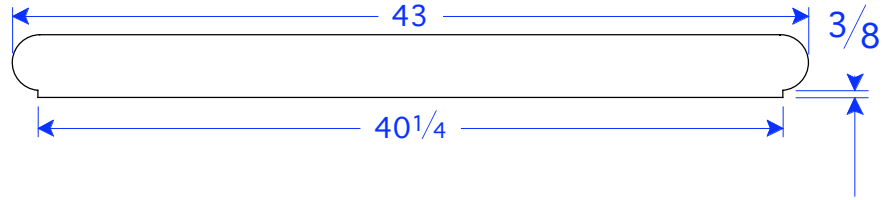

ALL PIECES ARE TYPE A UNLESS OTHERWISE NOTED. TYPE B HAS A SMALLER LIP. TYPE C IS SINGLE SIDED.
 MOST TYPE A & B PIECES CAN BE BLOCKED DOWN TO A SINGLE SIDED BULLNOSE (TYPE C).

WC 36-43 STR
 40 1/4"W x 36 1/4"L x 3 1/2"H

WC 36-43 TER
 40 1/4"W x 36 3/4"L x 3 1/2"H